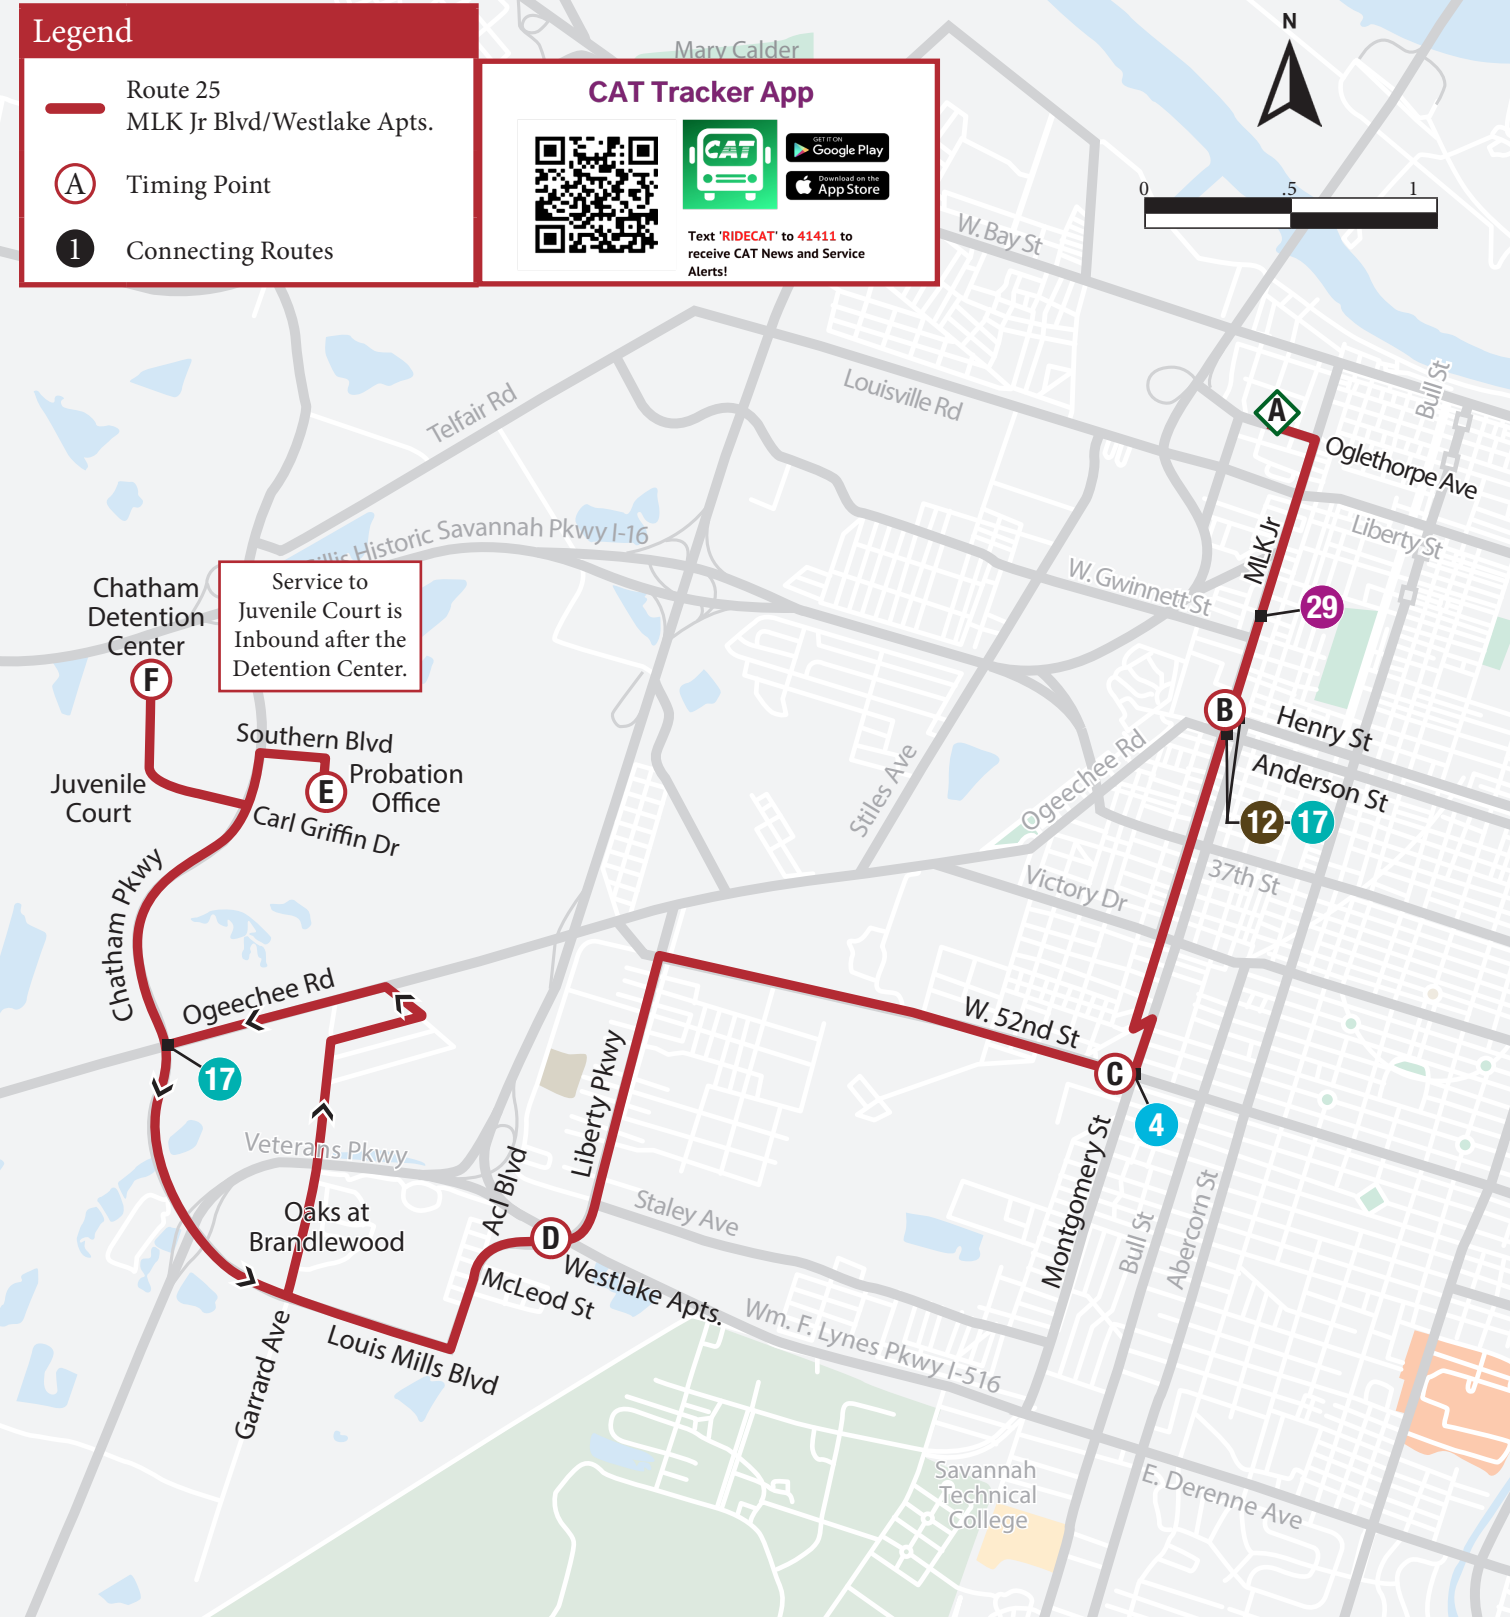

CAT | Always on the move!

912-233-5767
[catchacat.org](http://www.catchacat.org)
 Effective: October 31, 2022

CHATHAM AREA TRANSIT

Joe Murray Rivers, Jr. Intermodal Transit Center	MLK & Henry	Montgomery & 52nd	Ogeechee & Chatham Parkway	SouthEast Corrections
A	B	C	D	E
6:00am	6:06	6:13	—	—
6:30	6:36	6:43	—	—
6:55	7:01	7:18	7:27	7:32
7:25	7:31	7:38	7:57	8:02
8:20	8:26	8:33	8:52	8:57
8:50	8:56	9:03	9:22	9:27
9:45	9:51	9:58	10:17	10:22
10:15	10:21	10:28	10:47	10:52
11:10	11:16	11:23	11:42	11:47
11:40	11:46	11:53	12:12pm	12:17
12:35	12:41	12:48	1:07	1:12
1:05	1:11	1:18	1:37	1:42
2:00	2:06	2:13	2:32	2:37
2:30	2:36	2:43	3:02	3:07
3:25	3:31	3:38	3:57	4:02
3:55	4:01	4:08	4:27	4:32
4:50	4:56	5:03	5:22	5:27
5:20	5:26	5:33	5:52	5:57
6:15	6:21	6:28	—	—
6:45	6:51	6:58	—	—
7:09	7:15	7:22	—	—
8:01	8:07	8:14	—	—

SouthEast Corrections	Detention Center/ Juvenile Court	Westlake Apartments	MLK & Henry	Joe Murray Rivers, Jr. Intermodal Transit Center
E	F	D	B	A
—	—	5:30am	5:47	5:53
—	—	6:00	6:17	6:23
—	—	6:25	6:42	6:48
—	—	6:55	7:12	7:18
—	—	7:15	7:35	7:40
7:33	7:37	7:49	8:06	8:12
8:03	8:07	8:19	8:36	8:42
9:28	9:32	9:44	10:01	10:07
10:23	10:27	10:39	10:56	11:02
10:53	10:57	11:09	11:26	11:32
11:48	11:52	12:04pm	12:21	12:27
12:18	12:22	12:34	12:51	12:57
1:13	1:17	1:29	1:46pm	1:52
1:43	1:47	1:59	2:16	2:22
2:38	2:42	2:54	3:11	3:17
3:08	3:12	3:24	3:41	3:47
4:03	4:07	4:19	4:36	4:42
4:33	4:37	4:49	5:06	5:12
5:28	5:32	5:44	6:01	6:07
5:58	6:02	6:14	6:31	6:37
—	—	6:38	6:55	7:01
—	—	7:08	7:25	7:31
—	—	7:32	7:49	7:55