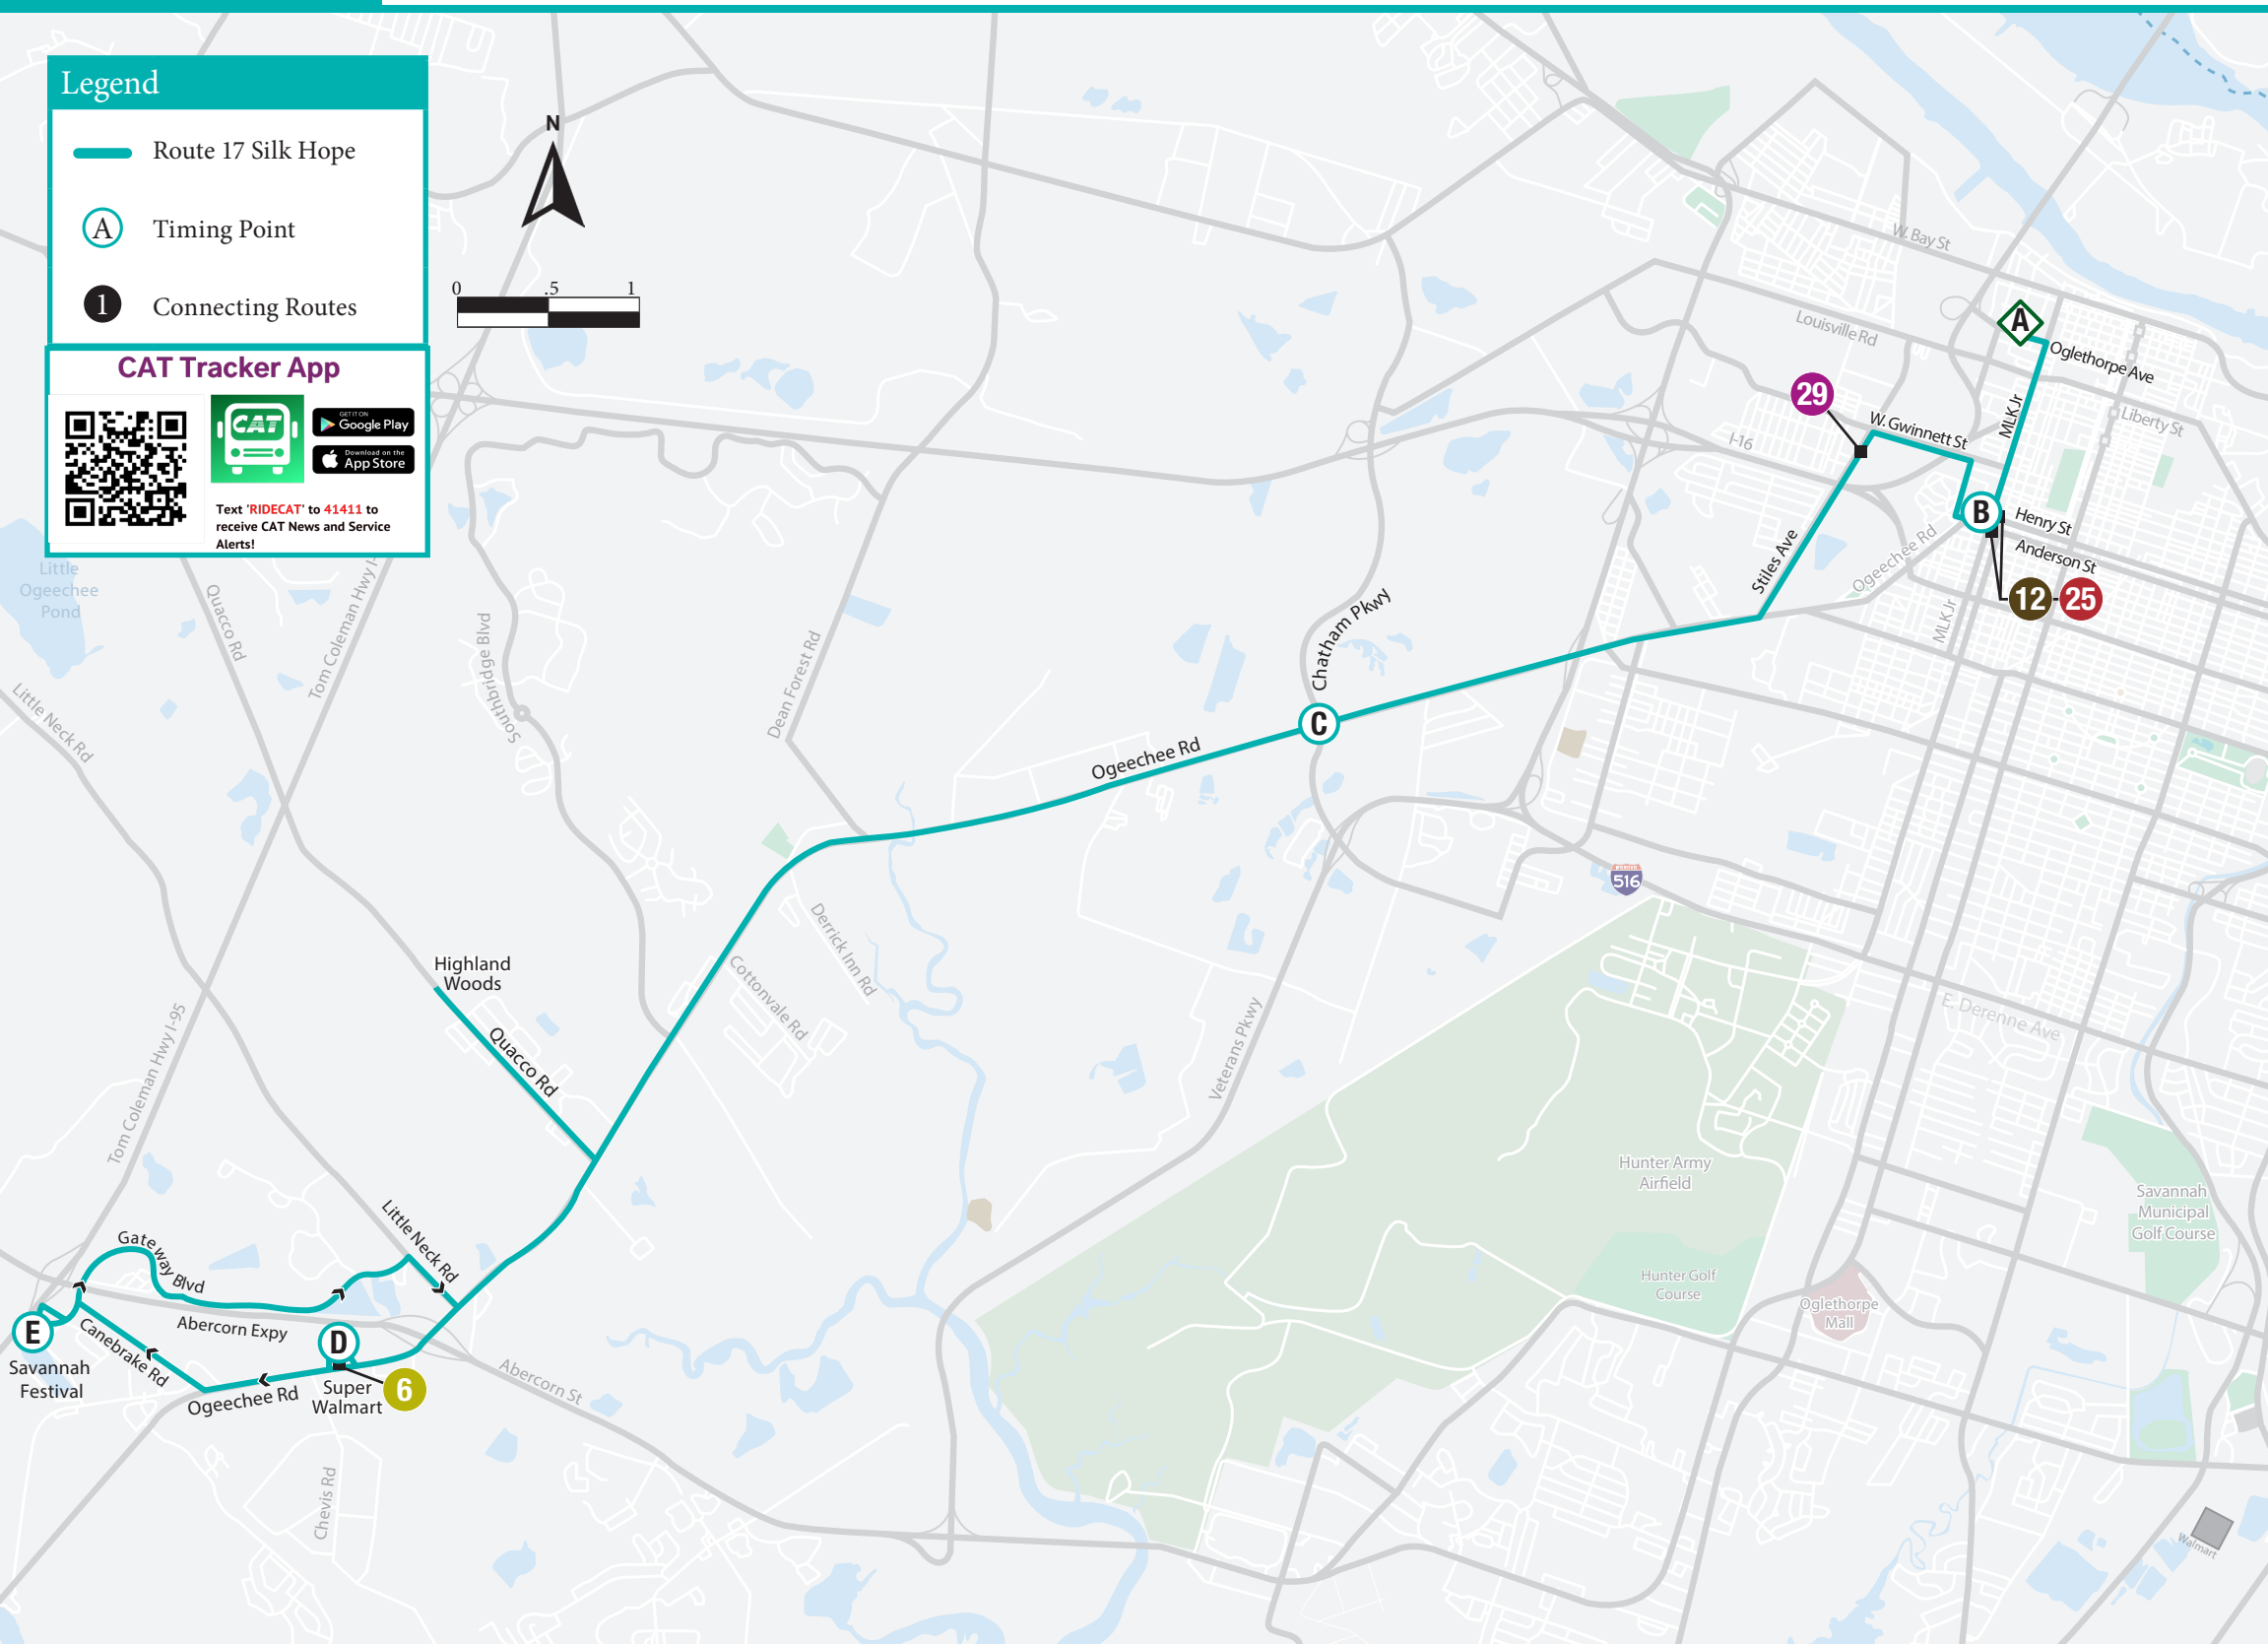

CHATHAM AREA TRANSIT

Route 17 Silk Hope

Downtown to Savannah Festival – Monday-Friday

Joe Murray Rivers, Jr. Intermodal Transit Center	MLK & Henry	Ogeechee & Chatham Parkway	Super Walmart on Highway 17	Savannah Festival
A	B	C	D	E
6:00am	6:07	6:25	6:53	6:59
7:00	7:07	7:25	7:53	7:59
8:00	8:07	8:25	8:53	8:59
9:00	9:07	9:25	9:53	9:59
10:00	10:07	10:25	10:53	10:59
11:00	11:07	11:25	11:53	11:59
12:00	12:07	12:25	12:53pm	12:59
1:00	1:07	1:25	1:53	1:59
2:00	2:07	2:25	2:53	2:59
3:00	3:07	3:25	3:53	3:59
4:00	4:07	4:25	4:53	4:59
5:00	5:07	5:25	5:53	5:59
6:00	6:07	6:25	6:53	6:59
7:00	7:07	7:25	7:53	7:59

Savannah Festival to Downtown –

Savannah Festival	Ogeechee & Chatham Parkway	MLK & Henry	Joe Murray Rivers, Jr. Intermodal Transit Center
D	C	B	A
5:59	6:30	6:47	6:52
6:59	7:30	7:47	7:52
7:59	8:30	8:47	8:52
8:59	9:30	9:47	9:52
9:59	10:30	10:47	10:52
10:59	11:30am	11:47	11:52
11:59	12:30	12:47	12:52
12:59	1:30	1:47	1:52
1:59	2:30	2:47	2:52
2:59	3:30	3:47	3:52
3:59	4:30	4:47	4:52
4:59	5:30	5:47	5:52
5:59	6:30	6:47	6:52
6:59	7:30	7:47	7:52
7:59	8:30	8:47	8:52