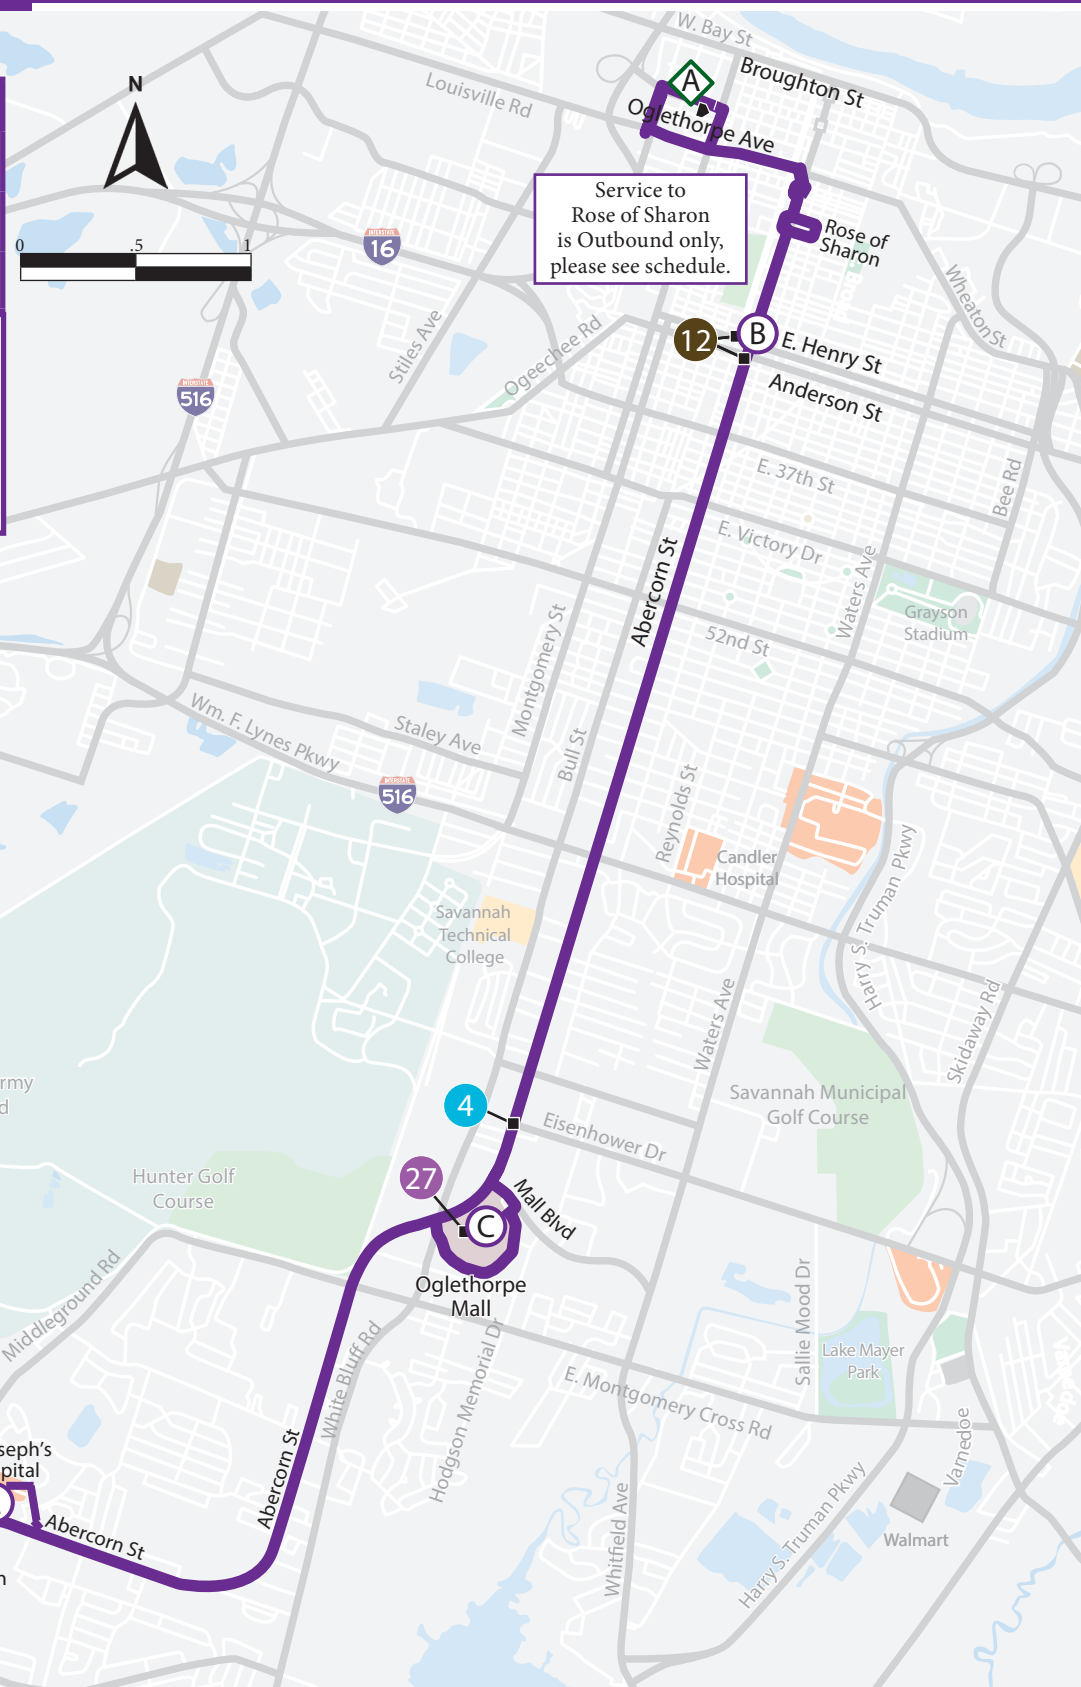

Route 14 Abercorn

Legend

- Route 14 Abercorn
- Timing Point
- Connecting Routes

CAT Tracker App

Text "RIDECAT" to 41411 to receive CAT News and Service Alerts!

Downtown to Walmart – Monday-Friday

Joe Murray Rivers, Jr. Intermodal Transit Center	Abercorn & Henry	Oglethorpe Mall	Walmart on Fulton
A	B	C	D
5:30a	5:48	6:11	6:34
R 6:00	6:18	6:41	7:04
6:30	6:48	7:11	7:34
R 7:00	7:18	7:41	8:04
7:30	7:48	8:11	8:34
R 8:00	8:18	8:41	9:04
8:30	8:48	9:11	9:34
R 9:00	9:18	9:41	10:04
9:30	9:48	10:11	10:34
R 10:00	10:18	10:41	11:04
10:30	10:48	11:11	11:34
R 11:00	11:18	11:41	12:04
11:30	11:48	12:11p	12:34
R 12:00	12:18	12:41	1:04
12:30	12:48	1:11	1:34
R 1:00	1:18	1:41	2:04
1:30	1:48	2:11	2:34
R 2:00	2:18	2:41	3:04
2:30	2:48	3:11	3:34
R 3:00	3:18	3:41	4:04
3:30	3:48	4:11	4:34
R 4:00	4:18	4:41	5:04
4:30	4:48	5:11	5:34
R 5:00	5:18	5:41	6:04
5:30	5:48	6:11	6:34
R 6:00	6:18	6:41	7:04
6:30	6:48	7:11	7:34
R 7:00	7:18	7:41	8:04
7:30	7:48	8:11	8:34
R 8:00	8:15	8:35	8:55

R - Service to Rose of Sharon

Walmart to Downtown – Monday-Friday

Walmart on Fulton	St. Joseph's Hospital	Oglethorpe Mall	Abercorn & Henry	Joe Murray Rivers, Jr. Intermodal Transit Center
D	E	C	B	A
5:38a	5:48	6:13	6:41	6:56
R 6:08	6:18	6:43	7:11	7:26
6:38	6:48	7:13	7:41	7:56
R 7:08	7:18	7:43	8:11	8:26
7:38	7:48	8:13	8:41	8:56
R 8:08	8:18	8:43	9:11	9:26
8:38	8:48	9:13	9:41	9:56
R 9:08	9:18	9:43	10:11	10:26
9:38	9:48	10:13	10:41	10:56
R 10:08	10:18	10:43	11:11	11:26
10:38	10:48	11:13	11:41	11:56
R 11:08	11:18	11:43	12:11	12:26
11:38	11:48	12:13	12:41	12:56
R 12:08	12:18	12:43	1:11	1:26
12:38	12:48	1:13	1:41	1:56
R 1:08	1:18	1:43	2:11	2:26
1:38	1:48	2:13	2:41	2:56
R 2:08	2:18	2:43	3:11	3:26
2:38	2:48	3:13	3:41	3:56
R 3:08	3:18	3:43	4:11	4:26
3:38	3:48	4:13	4:41	4:56
R 4:08	4:18	4:43	5:11	5:26
4:38	4:48	5:13	5:41	5:56
R 5:08	5:18	5:43	6:11	6:26
5:38	5:48	6:13	6:41	6:56
R 6:08	6:18	6:43	7:11	7:26
6:38	6:48	7:13	7:41	7:56
R 7:08	7:18	7:43	8:11	8:26
7:38	7:48	8:13	8:41	8:56
R 8:08	8:18	8:43	9:11	9:26
9:00	9:05	9:25	9:45	9:55