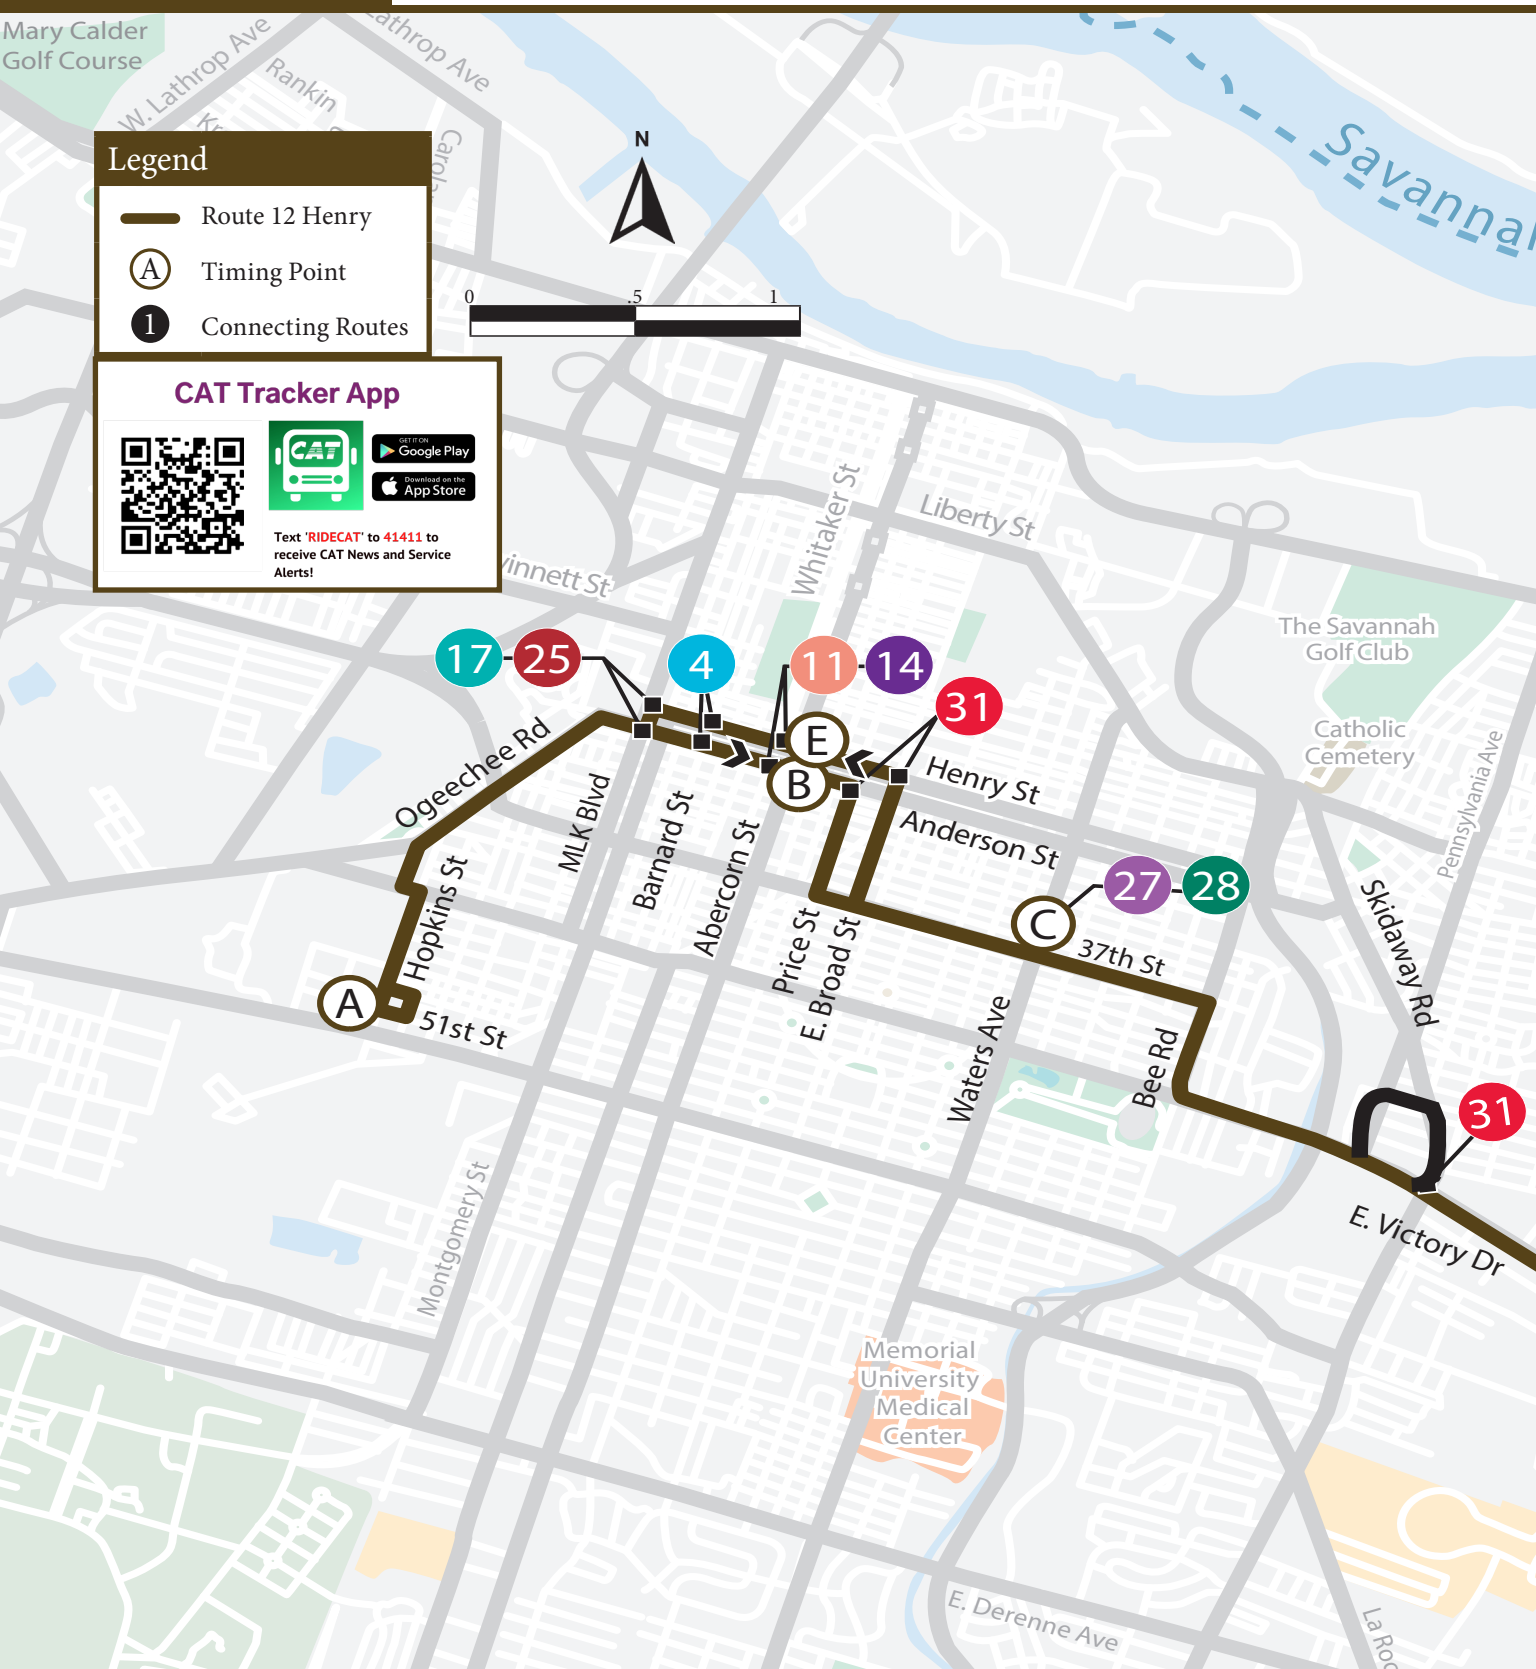

- ▶ 51st & Hopkins St.
- ▶ 37th & Waters Ave.
- ▶ Savannah State University
- ▶ Island Towne Centre

Always on the move!

912-233-5767
catchacat.org

Reprinted: October 31, 2022

Route 12 Henry

W. 51st to Victory & Wallin EB – Mon-Fri

W 51st & Hopkins	Anderson & MLK	Anderson & Abercorn	37th & Waters	Victory & Wallin EB
A	B	C	D	F
6:26am	6:32	6:34	6:39	6:48
7:26	7:32	7:34	7:39	7:48
8:26	8:32	8:34	8:39	8:48
9:26	9:32	9:34	9:39	9:48
10:26	10:32	10:34	11:39	11:48
11:26	11:32	11:34	11:39	11:48
12:26pm	12:32	12:34	12:39	12:48
1:26	1:32	1:34	1:39	1:48
2:26	2:32	2:34	2:39	2:48
3:26	3:32	3:34	3:39	3:48
4:26	4:32	4:34	4:39	4:48
5:26	5:32	5:34	5:39	5:48
6:26	6:32	6:34	6:39	-

Victory & Wallin EB to W. 51st – Mon-Fri

Victory & Wallin EB	37th & Waters	Henry & Abercorn	Anderson & MLK	W 51st & Hopkins
F	D	C	E	A
6:48am	7:06	7:12	7:15	7:22
7:48	8:06	8:12	8:15	8:22
8:48	9:06	9:12	9:15	9:22
9:48	10:06	10:12	10:15	10:22
10:48	11:06	11:12	11:15	11:22
11:48	12:06p	12:12	12:15	12:22
12:48	1:06	1:12	1:15	1:22
1:48	2:06	2:12	2:15	2:22
2:48	3:06	3:12	3:15	3:22
3:48	4:06	4:12	4:15	4:22
4:48	5:06	5:12	5:15	5:22
5:48	6:06	6:12	6:15	6:22

W. 51st to Victory & Wallin EB – Holiday

W 51st & Hopkins	Anderson & MLK	Anderson & Abercorn	37th & Waters	Victory & Wallin EB
A	B	C	D	F
6:26am	6:32	6:34	6:39	6:48
7:26	7:32	7:34	7:39	7:48
8:26	8:32	8:34	8:39	8:48
9:26	9:32	9:34	9:39	9:48
10:26	10:32	10:34	10:39	10:48
11:26	11:32	11:34	11:39	11:48
12:26p	12:32	12:34	12:39	12:48
1:26	1:32	1:34	1:39	1:48
2:26	2:32	2:34	2:39	2:48
3:26	3:32	3:34	3:39	3:48
4:26	4:32	4:34	4:39	4:48
5:26	5:32	5:34	5:39	5:48
6:26	6:32	6:34	6:39	-