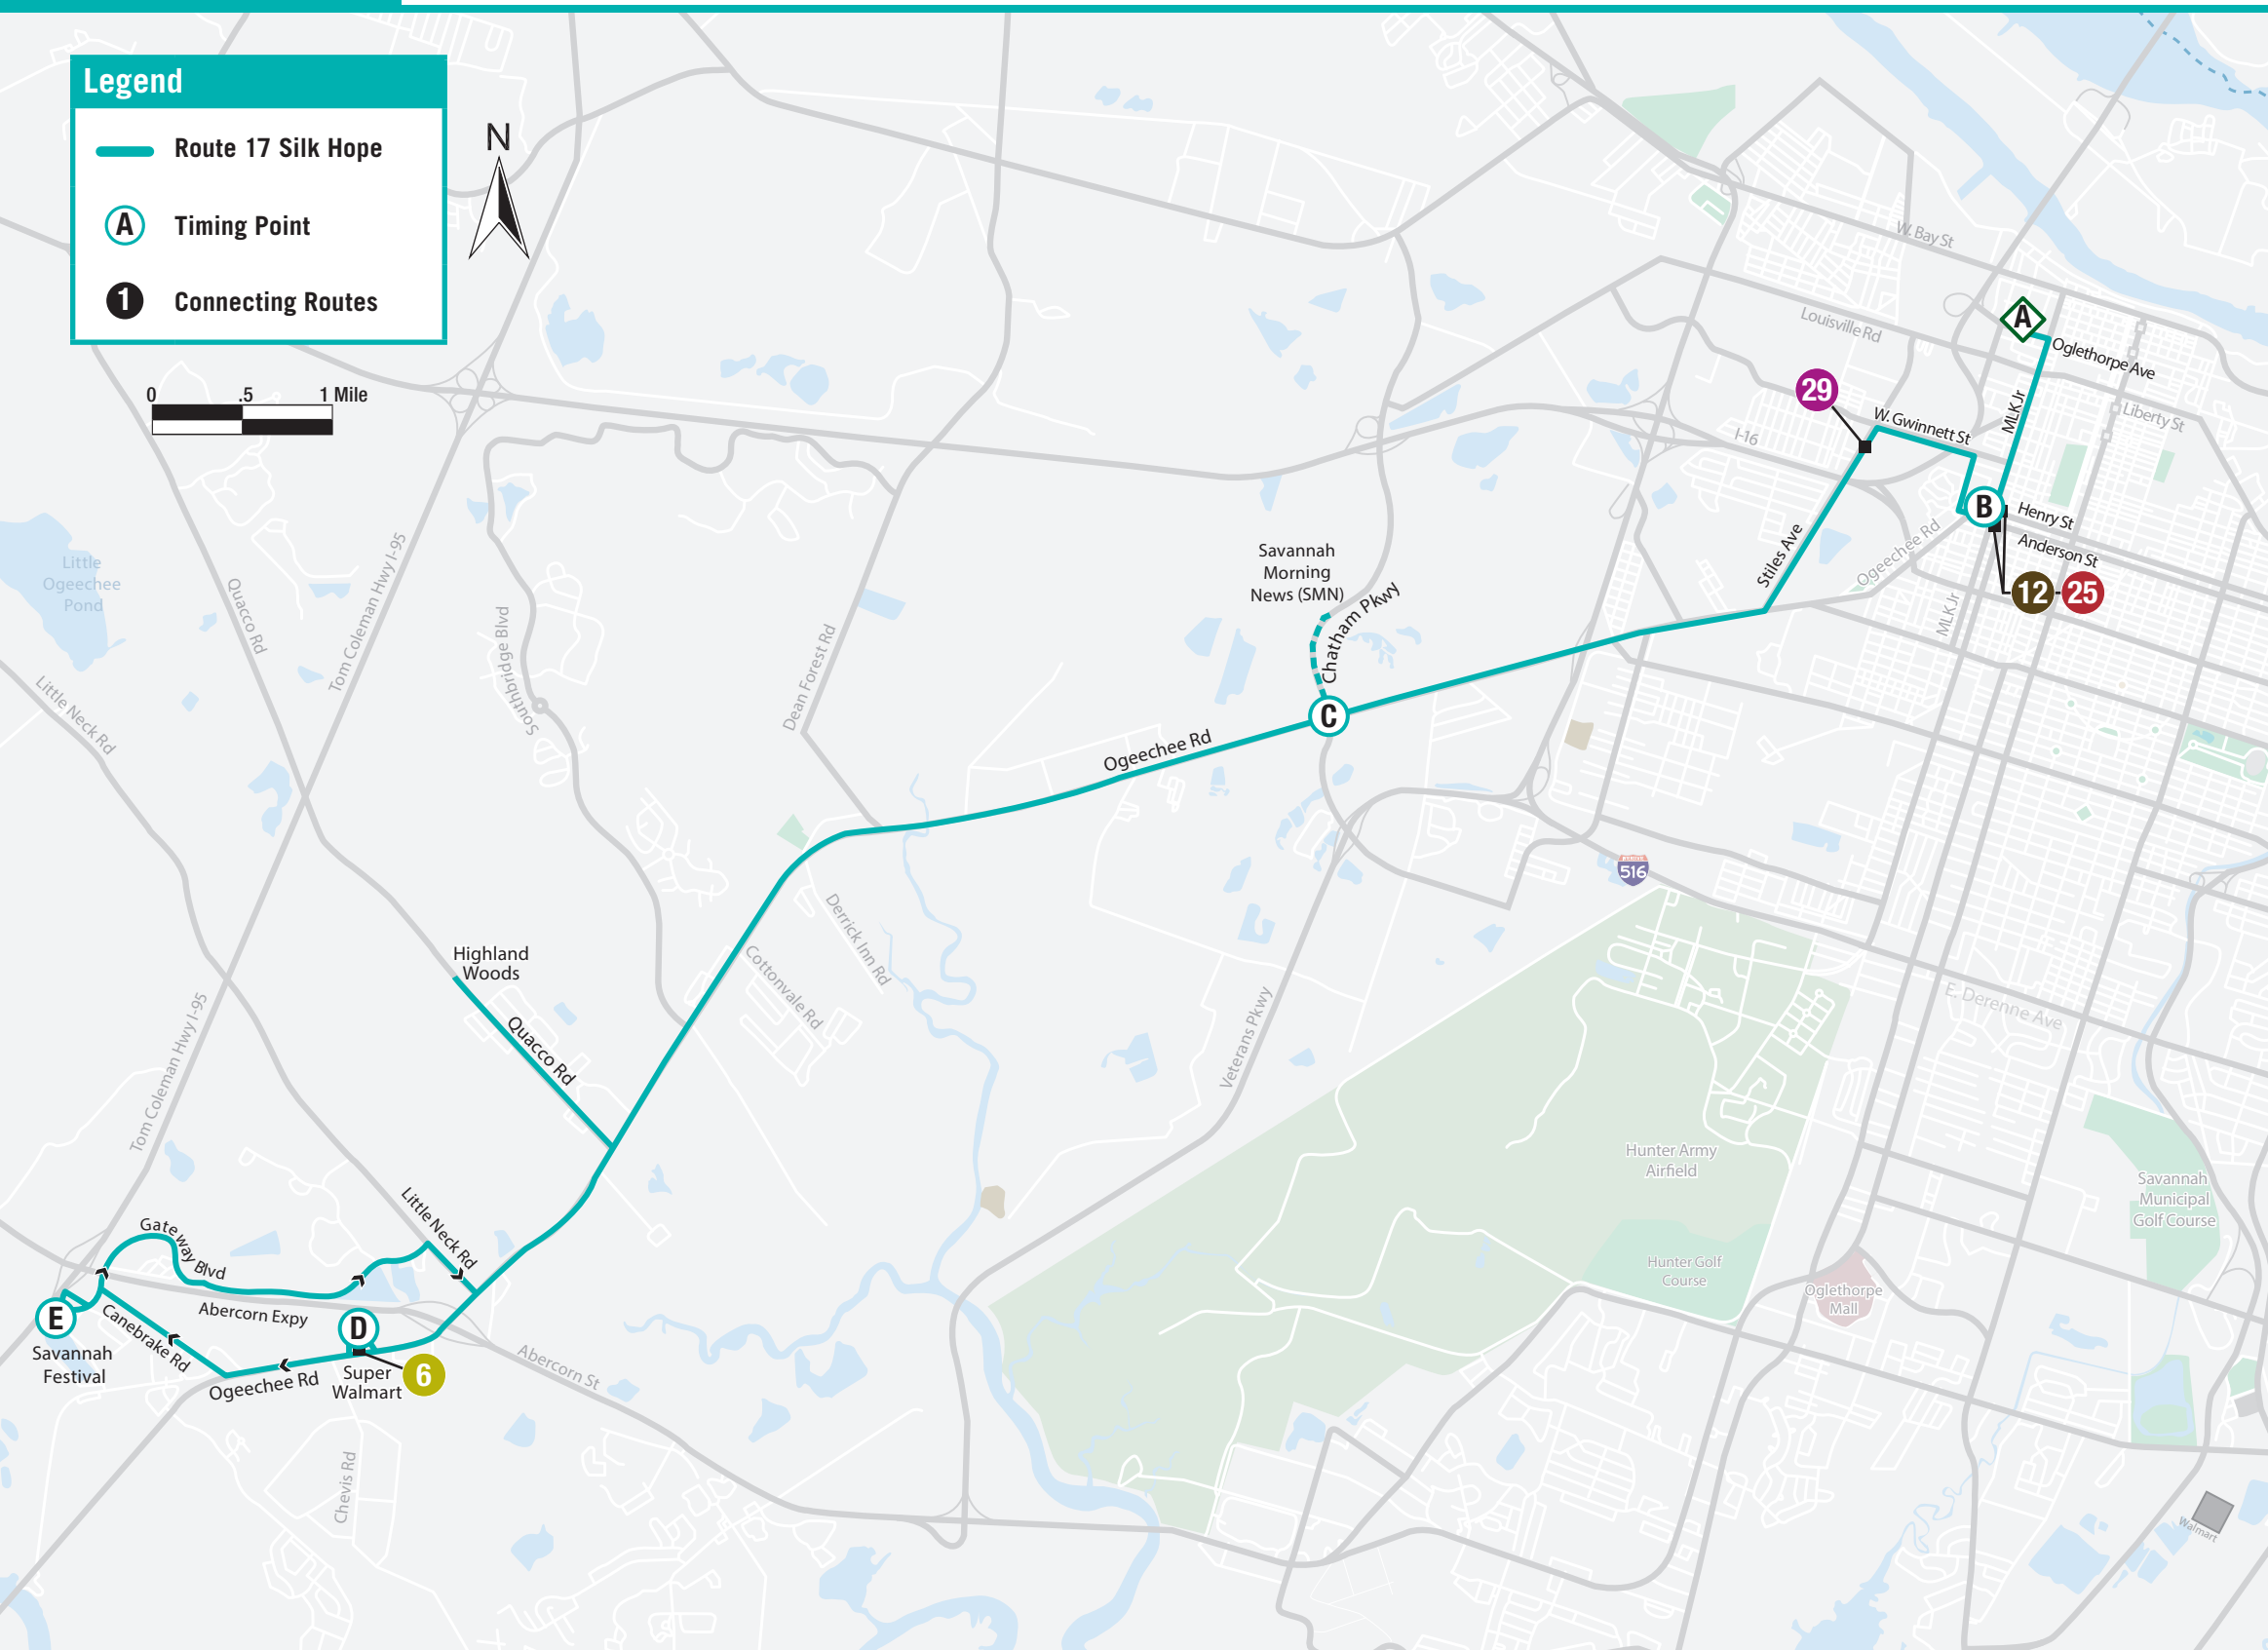

CAT | Always on the move!

912-233-5767
catchacat.org

Effective: November 5, 2018

CHATHAM AREA TRANSIT

Route 17 Silk Hope

Legend

- Route 17 Silk Hope
- Timing Point
- Connecting Routes

Downtown to Savannah Festival – Monday-Friday

Joe Murray Rivers, Jr. Intermodal Transit Center	MLK & Henry	Ogeechee & Chatham Parkway	Super Walmart on Highway 17	Savannah Festival
A	B	C	D	E
5:30am	5:40	5:54	6:15	—
6:30	6:40	6:54	7:15	7:22
7:30	7:40	7:54	8:15	8:22
8:30	*	8:52	9:13	9:20
9:30	9:40	9:54	10:15	10:22
10:30	10:40	10:54	11:15	11:22
11:25	11:35	11:49	12:10pm	12:17
12:25	12:38	12:55	1:18	1:25
1:40	1:53	2:10	2:33	2:40
2:40	2:53	3:10	3:33	3:40
3:47	4:00	4:17	4:40	4:47
4:50	5:03	5:20	5:43	5:50
5:55	6:08	6:25	6:48	6:55
6:52	7:05	7:22	7:45	7:52
8:45	8:54	9:06	9:23	9:29

*Bus turns from MLK onto Gwinnett on this trip when school is in session.

Savannah Festival to Downtown – Monday-Friday

Savannah Festival	Super Walmart on Highway 17	Ogeechee & Chatham Parkway	MLK & Henry	Joe Murray Rivers, Jr. Intermodal Transit Center
E	D	C	B	A
—	6:35	7:00	7:12	7:18
7:30	—	8:01	8:13	8:19
8:30	—	9:01	9:13	9:19
9:30	9:40	10:05	10:17	10:23
10:30	10:40	11:05	11:17	11:23
11:30	11:40	12:05pm	12:17	12:23
12:30	12:41	1:09	1:26	1:35
1:30	1:41	2:09	2:26	2:35
2:40	2:51	3:19	3:36	3:45
3:40	3:51	4:19	4:36	4:45
4:50	—	5:24	5:41	5:50
5:50	—	6:24	6:41	6:50
6:55	—	7:29	7:46	7:55
7:55	8:04	8:25	8:37	8:43
9:29	9:38	9:59*	10:17	10:23