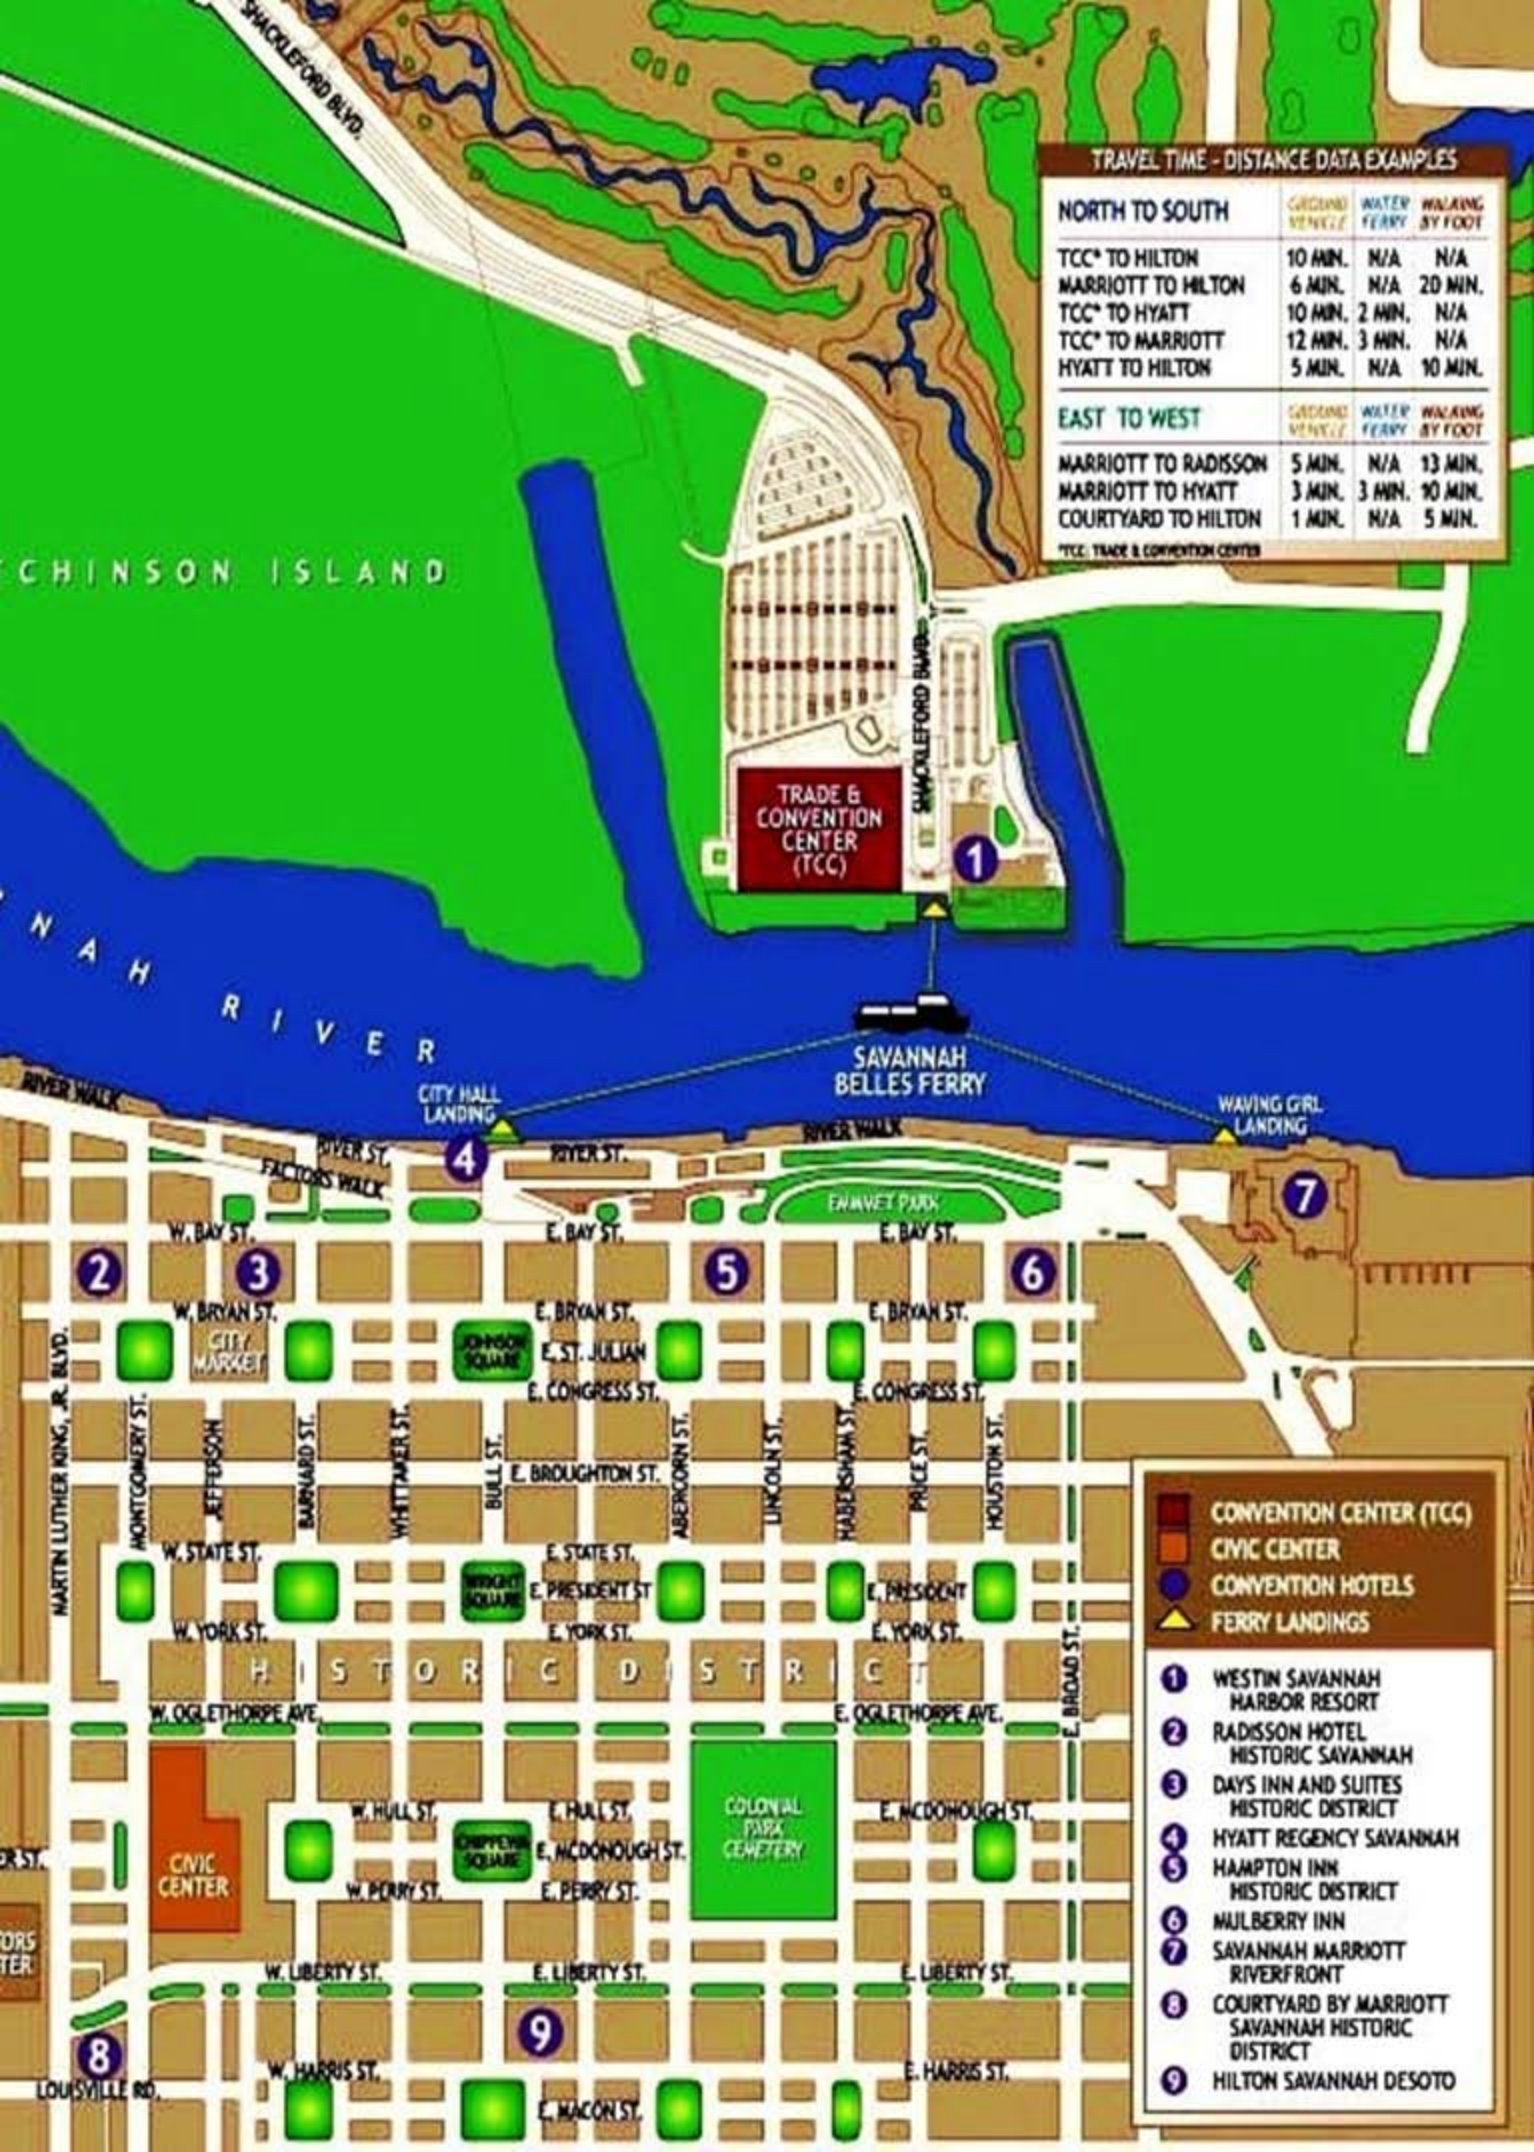

## Service Locations

**CITY HALL LANDING**—River Walk at City Hall, adjacent to Hyatt Hotel

**TRADE CENTER LANDING**—Hutchinson Island between Trade Center and Westin Hotel.

**WAVING GIRL LANDING**—River Walk, adjacent to Marriott Hotel

## Departures from:

City Hall Landing <i>Hyatt</i>	Trade Center Landing <i>Westin</i>	Waving Girl Landing <i>Marriott</i>
7:00 AM	7:10 AM	*
7:20 AM	7:30 AM	*
7:40 AM	7:50 AM	*
8:00 AM	8:10 AM	8:20 AM
8:30 AM	8:40 AM	8:50 AM
9:00 AM	9:10 AM	9:20 AM
9:30 AM	9:40 AM	9:50 AM
10:00 AM	10:10 AM	10:20 AM
10:30 AM	10:40 AM	*
11:00 AM	11:10 AM	11:20 AM
11:30 AM	11:40 AM	11:50 AM
12:00 PM	12:10 PM	12:20 PM
12:30 PM	12:40 PM	12:50 PM
1:00 PM	1:10 PM	1:20 PM
1:30 PM	1:40 PM	1:50 PM
2:00 PM	2:10 PM	2:20 PM
2:30 PM	2:40 PM	2:50 PM
3:00 PM	3:10 PM	3:20 PM
3:30 PM	3:40 PM	3:50 PM
4:00 PM	4:10 PM	4:20 PM
4:30 PM	4:40 PM	4:50 PM
5:00 PM	5:10 PM	5:20 PM
5:30 PM	5:40 PM	5:50 PM
6:00 PM	6:10 PM	6:20 PM
*	*	*
6:40 PM	6:50 PM	*
7:00 PM	7:10 PM	*
7:20 PM	7:30 PM	*
7:40 PM	7:50 PM	*
8:00 PM	8:10 PM	*
8:20 PM	8:30 PM	*
8:40 PM	8:50 PM	*
9:00 PM	9:10 PM	*
9:20 PM	9:30 PM	*
9:40 PM	9:50 PM	*
10:00 PM	10:10 PM	*
10:20 PM	10:30 PM	*
10:40 PM	10:50 PM	*
11:00 PM	11:10 PM	*
11:20 PM	11:30 PM	*
11:40 PM	11:50 PM	*
12:00 AM	*	*

EAST TO WEST	GRASSLAND	WATER	WALKING
	SCENIC	FERRY	BY FOOT
MARRIOTT TO RADISSON	5 MIN.	N/A	13 MIN.
MARRIOTT TO HYATT	3 MIN.	3 MIN.	10 MIN.
COURTYARD TO HILTON	1 MIN.	N/A	5 MIN.

\*TCC: TRADE & CONVENTION CENTER

- CONVENTION CENTER (TCC)
  - CIVIC CENTER
  - CONVENTION HOTELS
  - ▲ FERRY LANDINGS
- 1 WESTIN SAVANNAH HARBOR RESORT
  - 2 RADISSON HOTEL HISTORIC SAVANNAH
  - 3 DAYS INN AND SUITES HISTORIC DISTRICT
  - 4 HYATT REGENCY SAVANNAH
  - 5 HAMPTON INN HISTORIC DISTRICT
  - 6 MULBERRY INN
  - 7 SAVANNAH MARRIOTT RIVERFRONT
  - 8 COURTYARD BY MARRIOTT SAVANNAH HISTORIC DISTRICT
  - 9 HILTON SAVANNAH DESOTO