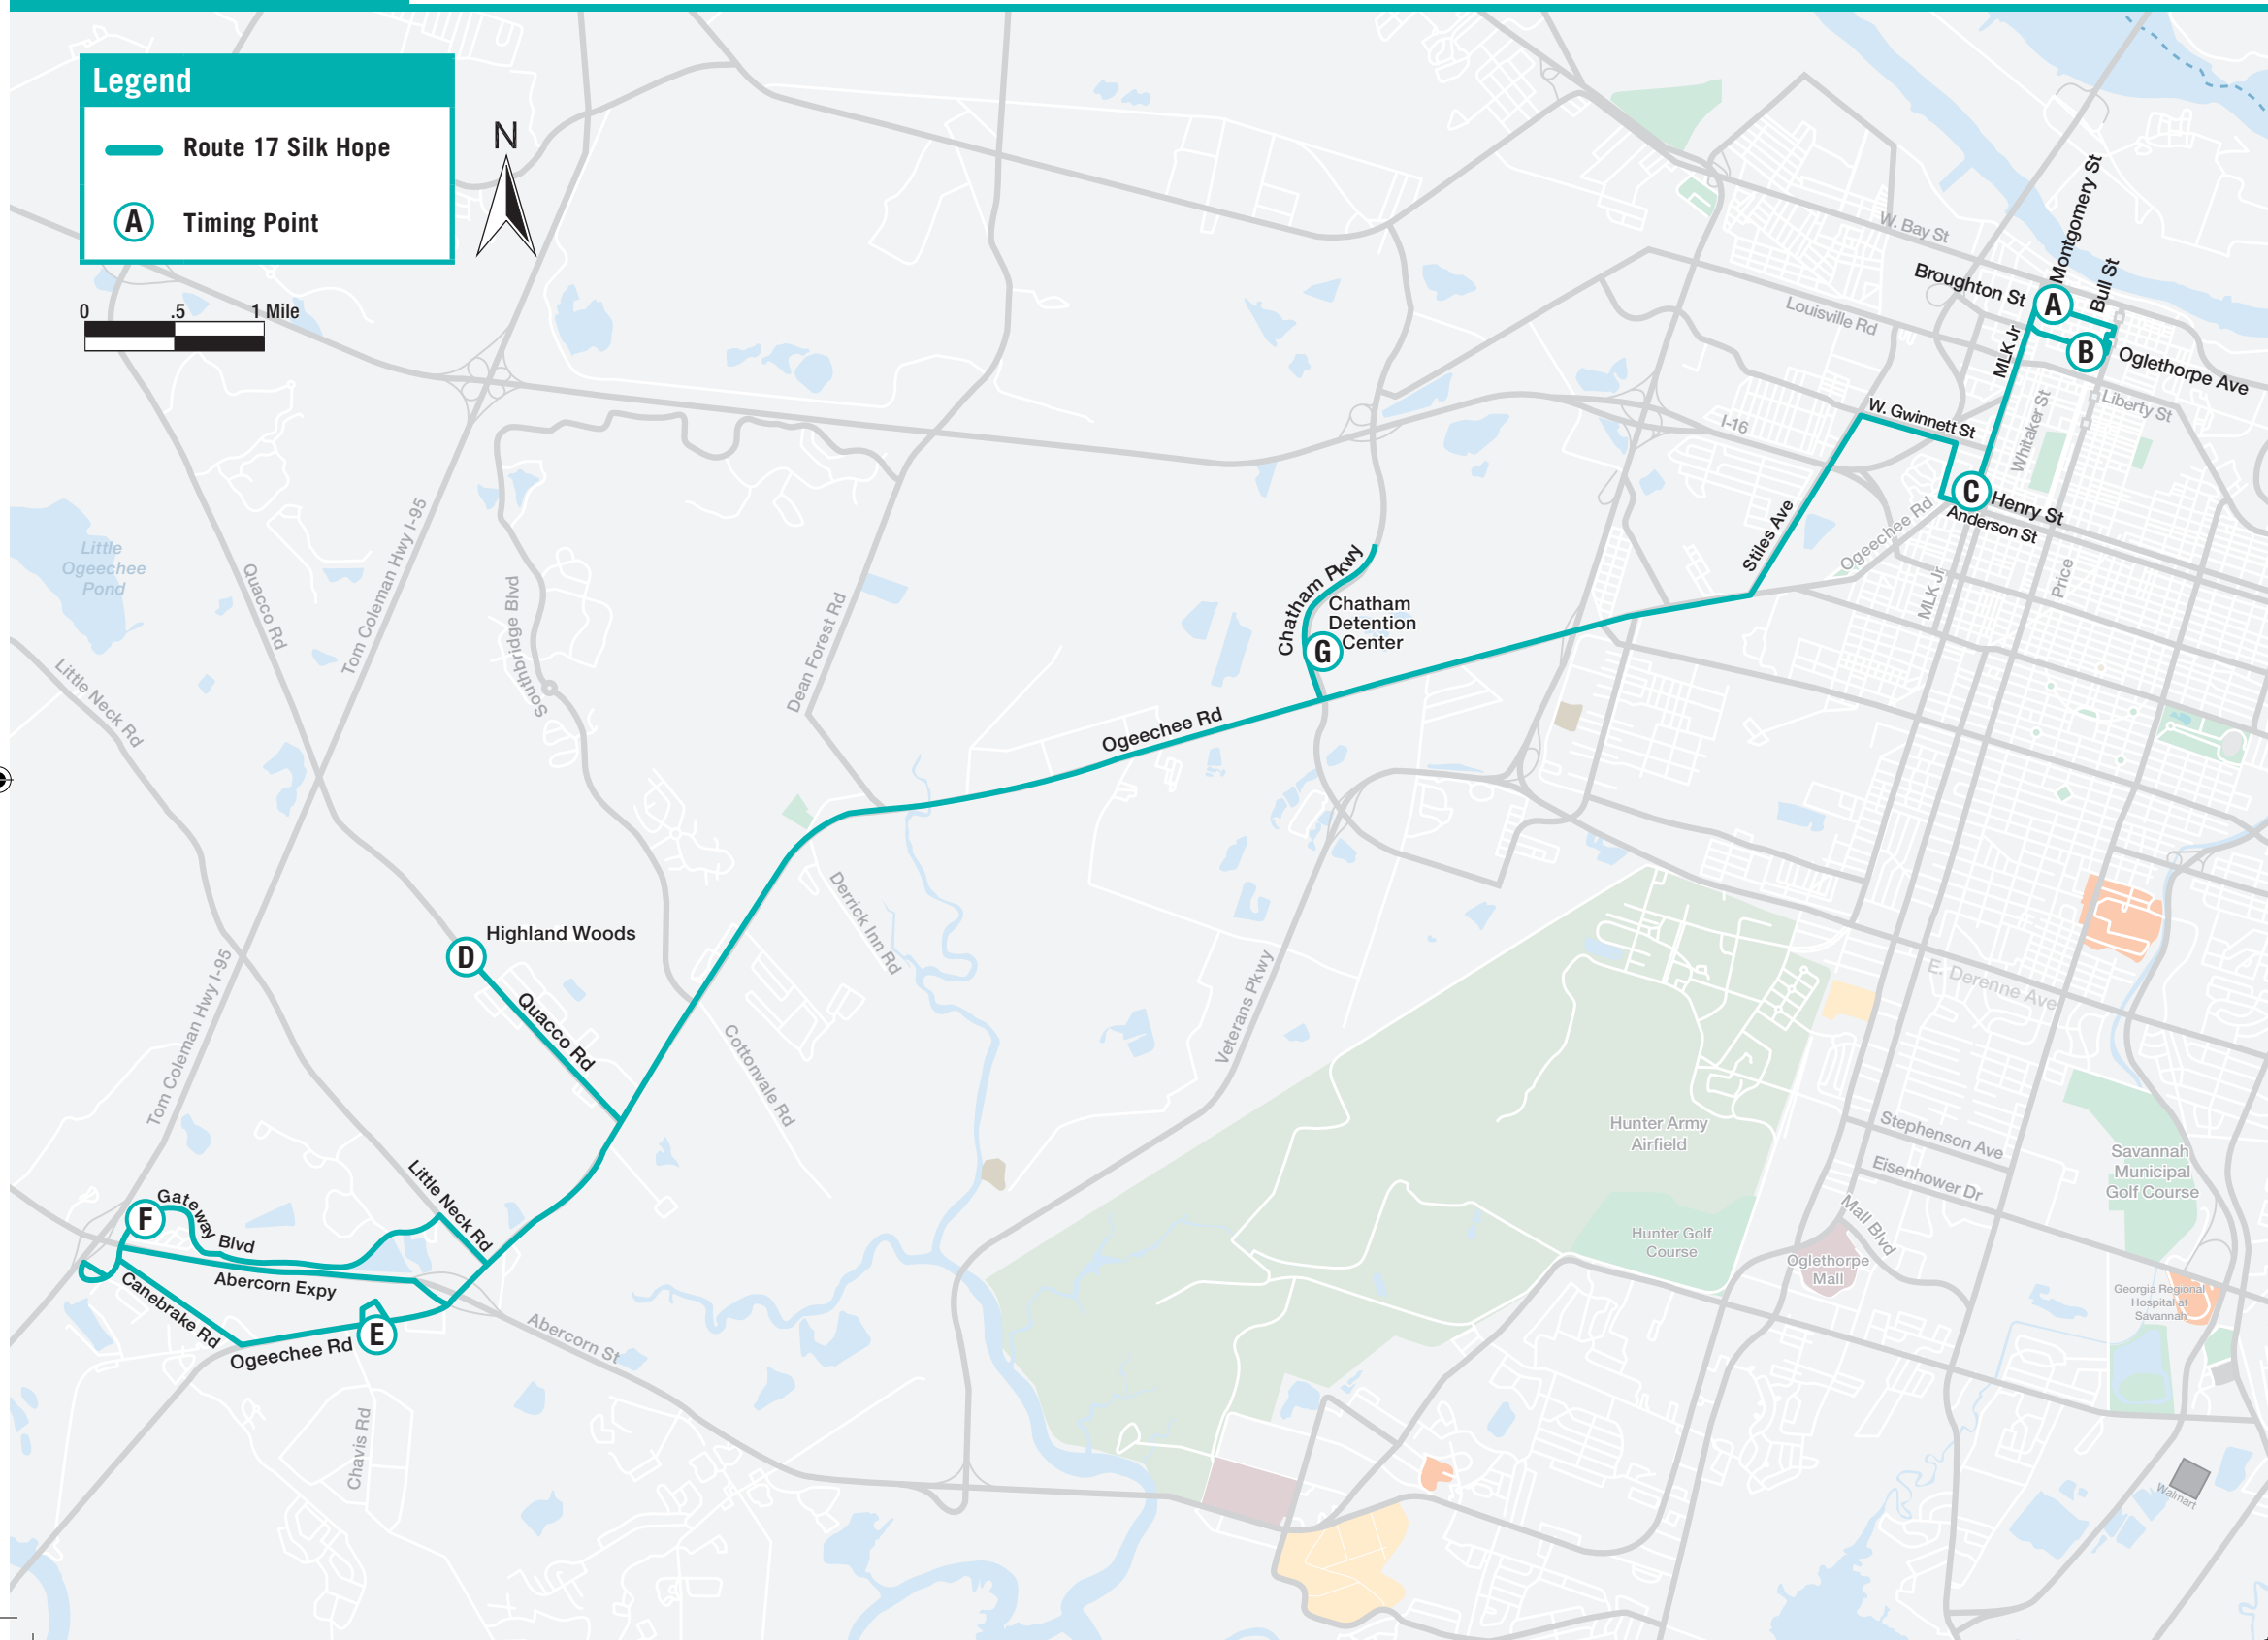

CAT | Always on the move!

912-233-5767
catchacat.org

Effective: February 20, 2012

CAT

CHATHAM AREA TRANSIT

Route 17 Silk Hope

Legend

- Route 17 Silk Hope
- Timing Point

Downtown to Savannah Festival – Monday-Friday

Broughton at Montgomery	Oglethorpe at Bull	MLK at Henry	Highland Woods	Super Walmart at Highway 17	Savannah Festival
A	B	C	D	E	F
–	5:37am	5:45	6:10	6:22	–
6:30	6:37	6:45	7:10	7:22	7:30
7:30	7:37	7:45	8:10	8:22	8:30
8:30	8:37	8:45	9:10	9:22	9:30
9:30	9:37	9:45	10:10	10:22	10:30
10:30	10:37	10:45	11:10	11:22	11:30
11:30	11:37	11:45	12:10pm	12:22	12:30
12:30	12:37	12:45	1:10	1:22	1:30
1:30	1:37	1:45	2:10	2:22	2:30
2:30	2:37	2:45	3:10	3:22	3:30
3:30	3:40	3:48	4:18	4:35	4:41
4:30	4:40	4:48	5:18	5:35	5:41
5:30	5:40	5:48	6:18	6:35	6:41
6:30	6:37	6:45	7:10	7:22	7:30
7:30	7:37	7:45	8:10	8:22	8:30
8:30	8:37	8:45	9:10	9:22	9:30