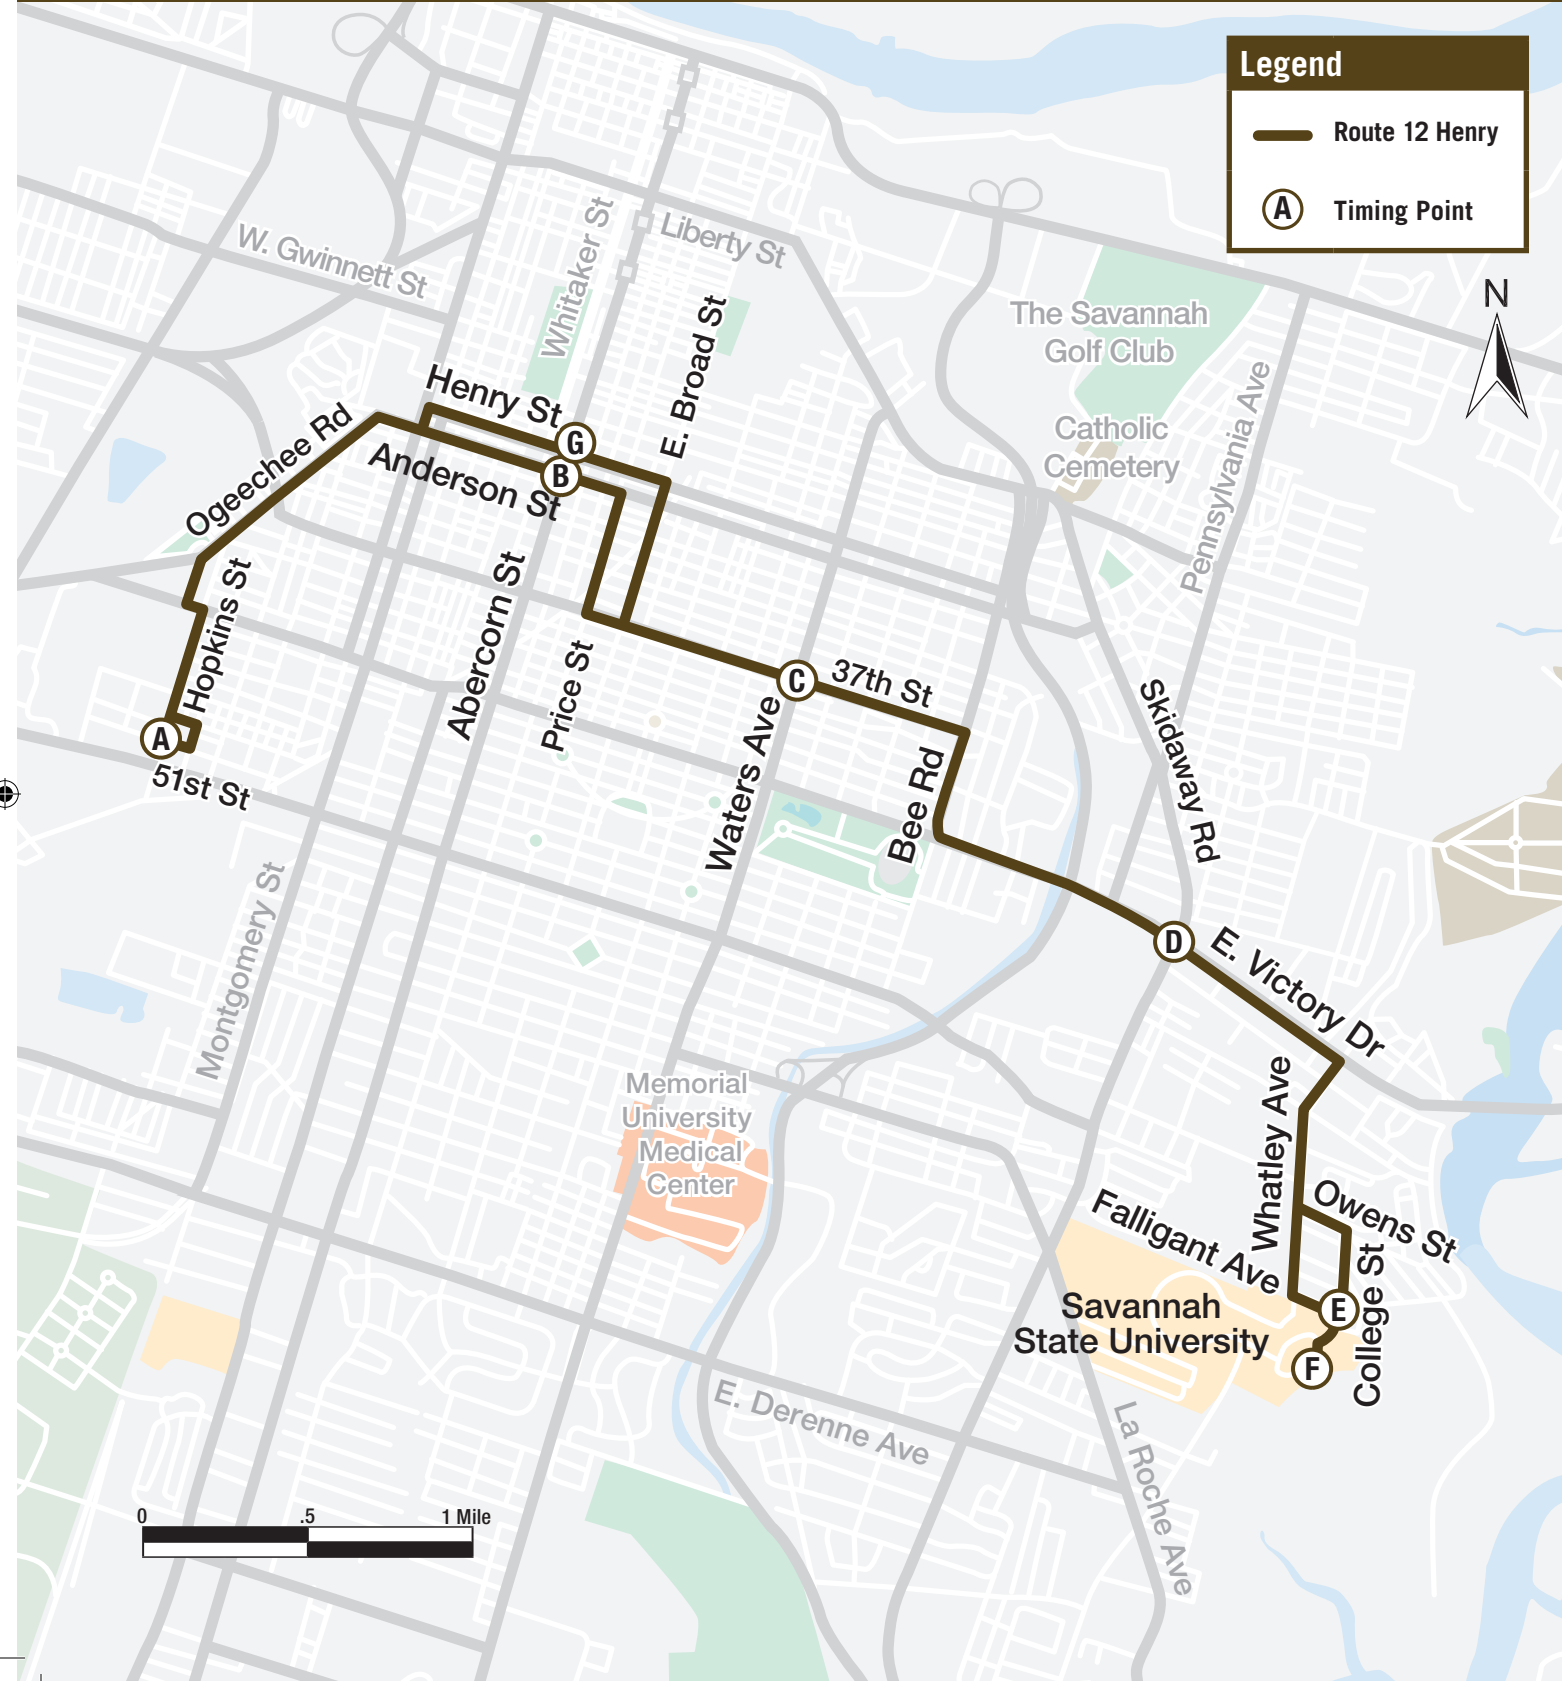

#### SERVICE BETWEEN

- ▶ 51st at Hopkins St.
- ▶ 37th at Waters Ave.
- ▶ Victory at Skidaway Rd.
- ▶ Savannah State University

**CAT** | Always on the move!

912-233-5767  
[catchacat.org](http://catchacat.org)

Effective: February 20, 2012

**CAT**

**CHATHAM AREA TRANSIT**

Route 12 Henry

W. 51st to SSU – Monday-Friday

W 51st at Hopkins	Anderson at Abercorn	37th at Waters	Victory at Skidaway	Falligant at College	King Frazier Student Center
A	B	C	D	E	F
5:55am	6:09	6:17	6:26	6:35	–
6:25	6:39	6:47	6:56	7:05	–
6:55	7:09	7:17	7:26	7:35	–
7:25	7:39	7:47	7:56	8:05	–
7:55	8:09	8:17	8:26	8:35	–
8:25	8:39	8:47	8:56	9:05	–
8:55	9:09	9:17	9:26	9:35	–
9:25	9:37	9:45	9:54	10:00	10:08
9:55	10:07	10:15	10:24	10:30	10:38
10:25	10:37	10:45	10:54	11:00	11:08
10:55	11:07	11:15	11:24	11:30	11:38
11:25	11:37	11:45	11:54	12:00pm	12:08
11:55	12:07pm	12:15	12:24	12:30	12:38
12:25	12:37	12:45	12:54	1:00	1:08
12:55	1:07	1:15	1:24	1:30	1:38
1:25	1:37	1:45	1:54	2:00	2:08
1:55	2:09	2:17	2:26	2:32	2:40
2:25	2:37	2:45	2:54	3:00	3:08
2:55	3:07	3:15	3:24	3:30	3:38
3:25	3:39	3:47	3:56	4:05	–
3:55	4:09	4:17	4:26	4:35	–
4:25	4:39	4:47	4:56	5:05	–
4:55	5:09	5:17	5:26	5:35	–
5:25	5:39	5:47	5:56	6:05	–
5:55	6:09	6:17	6:26	6:35	–
6:25	6:39	6:47	6:56	7:05	–
7:35	7:45	7:52	7:58	8:03	–
8:35	8:45	8:52	8:58	9:03	–
9:35	9:45	9:52	9:58	10:03	–
10:35	10:45	10:52	10:58	11:03	–