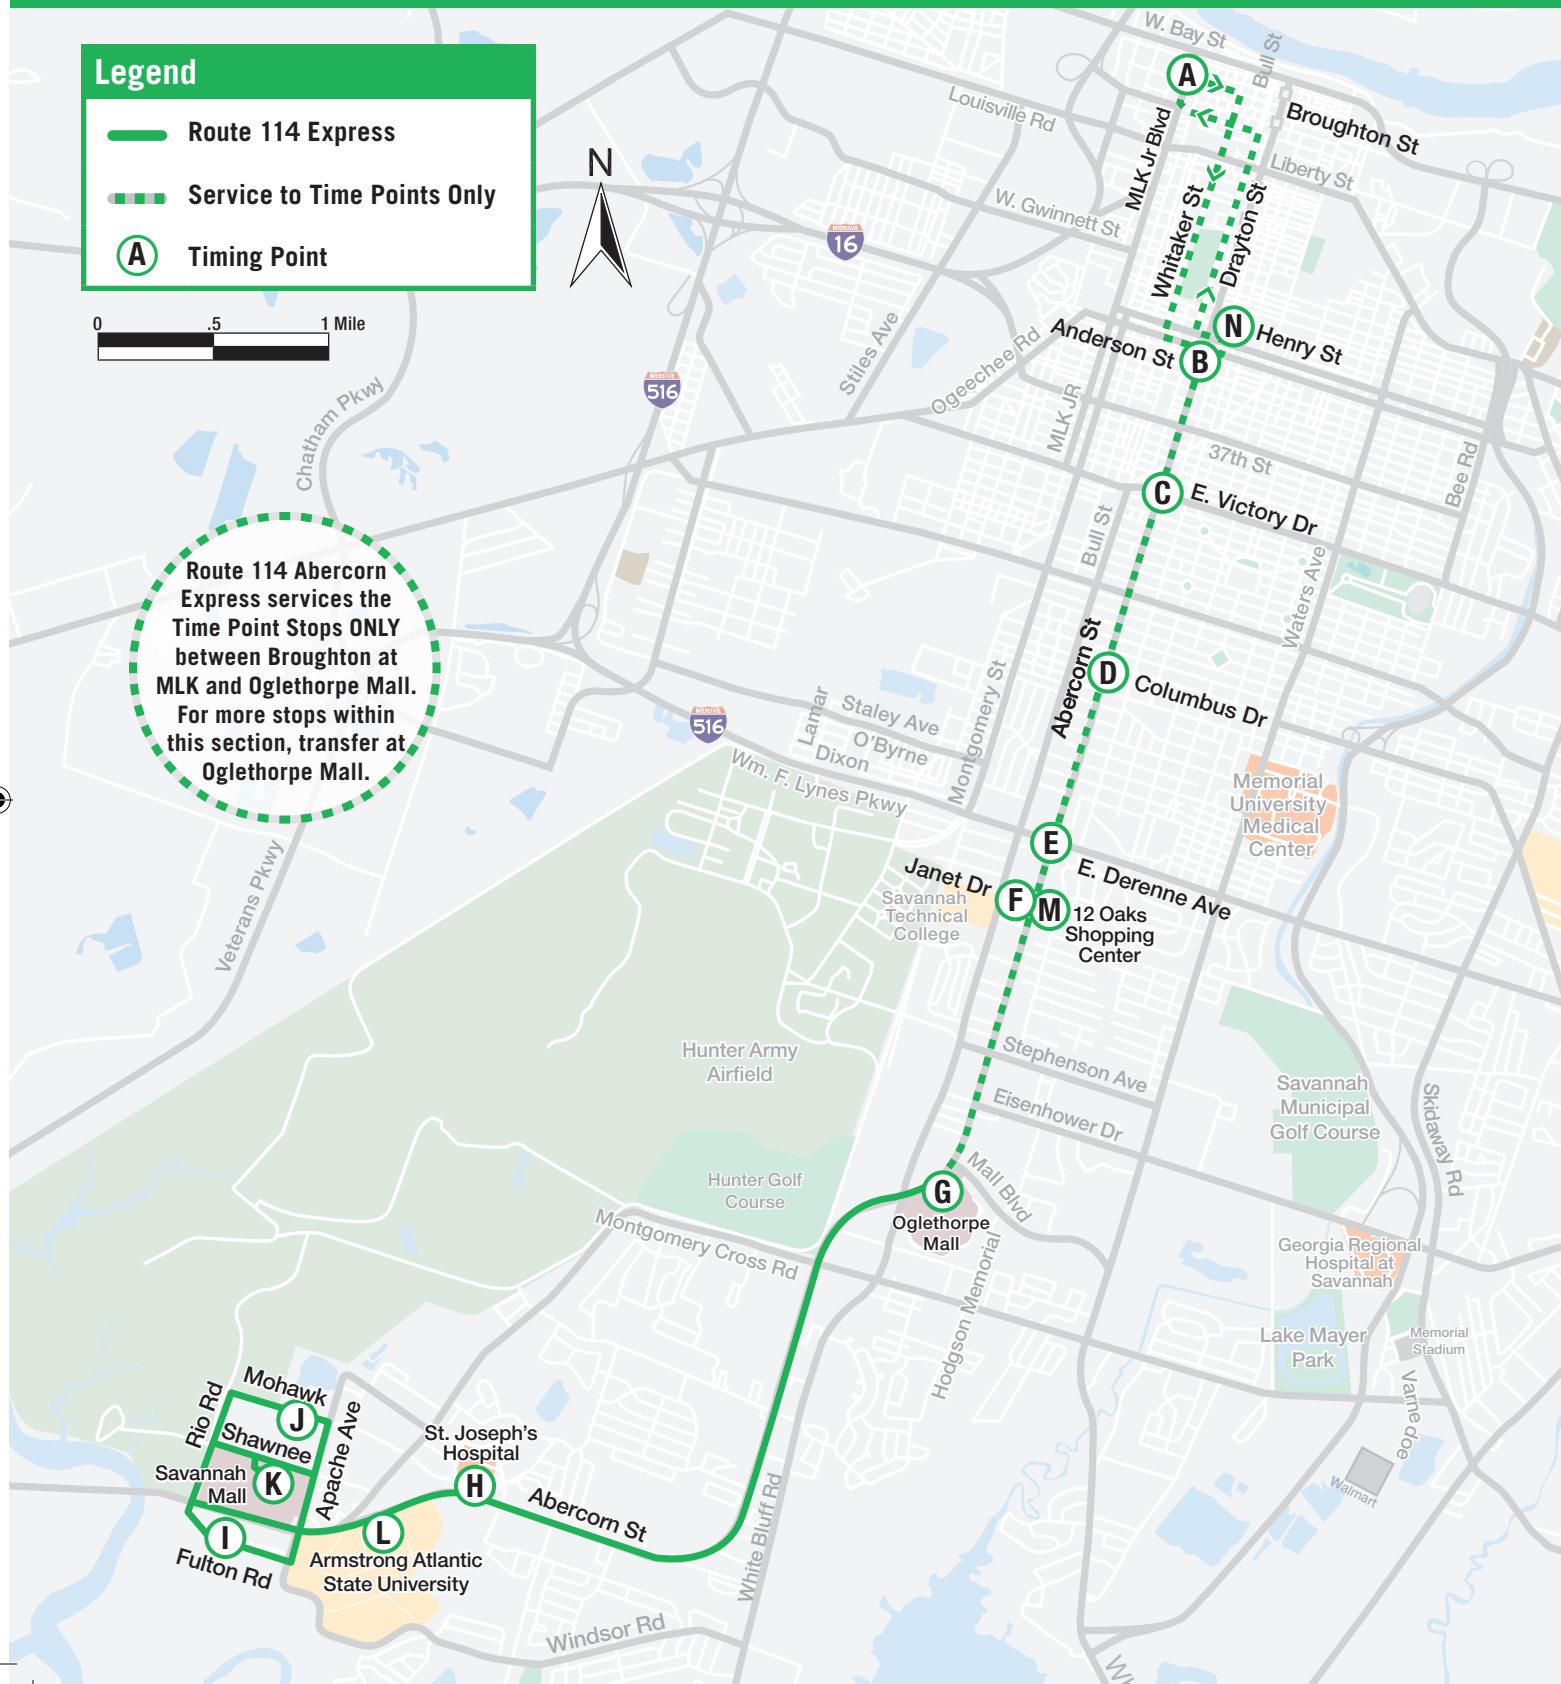

## Legend

- Route 114 Express
- Service to Time Points Only
- Timing Point

Route 114 Abercorn Express services the Time Point Stops ONLY between Broughton at MLK and Oglethorpe Mall. For more stops within this section, transfer at Oglethorpe Mall.