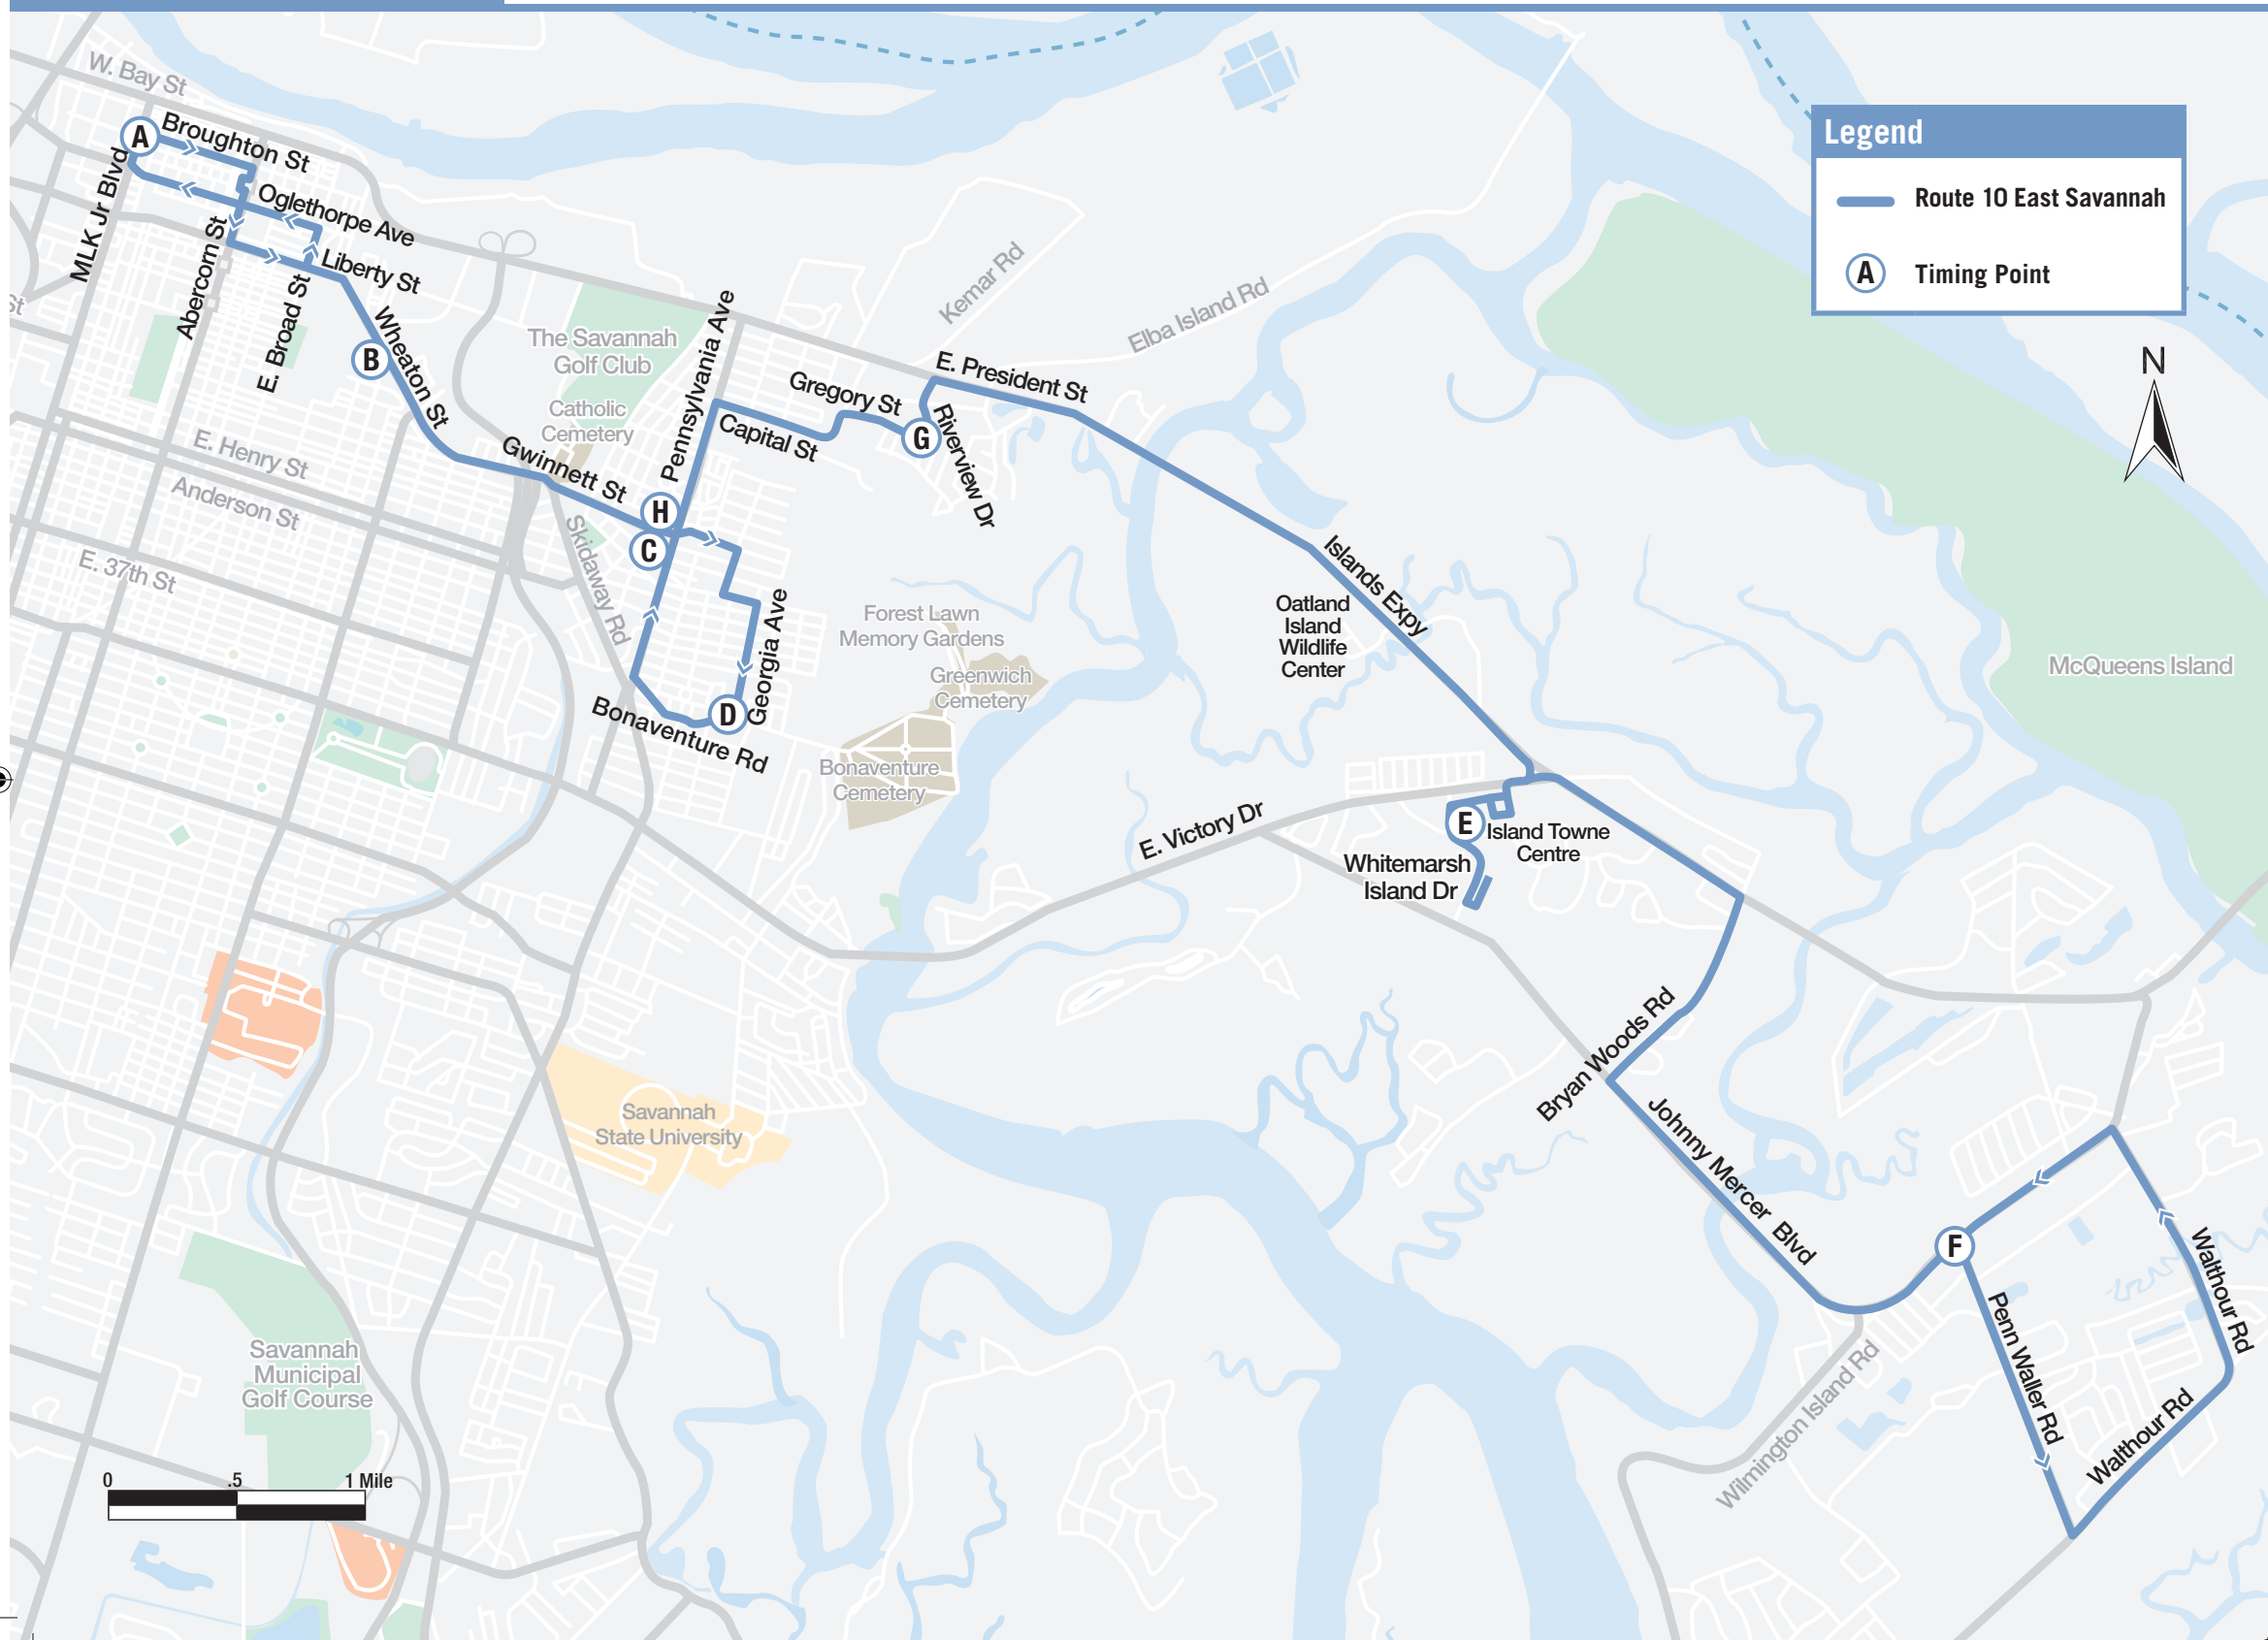

CAT | Always on the move!

912-233-5767
catchacat.org

Effective: February 20, 2012

CAT
CHATHAM AREA TRANSIT

Route 10 East Savannah

Downtown to Wilmington Island – Mon-Fri

MLK at Broughton	Wheaton at Live Oak	Gwinnett at Pennsylvania	Georgia at Bonaventure	Island Towne Centre—Arrives	Island Towne Centre—Departs	Penn Waller at Johnny Mercer
A	B	C	D	E	E	F
6:30am	6:40	6:48	6:55	7:08	7:15	7:24
7:30	7:40	7:48	7:55	8:08	8:15	8:24
8:30	8:40	8:48	8:55	9:08	9:15	9:24
9:30	9:40	9:48	9:55	10:08	10:15	10:24
10:30	10:40	10:48	10:55	11:08	11:15	11:24
11:30	11:40	11:48	11:55	12:08pm	12:15	12:24
12:30	12:40	12:48	12:55	1:08	1:15	1:24
1:30	1:40	1:48	1:55	2:08	2:15	2:24
2:30	2:40	2:48	2:55	3:08	3:15	3:24
3:30	3:40	3:48	3:55	4:08	4:15	4:24
4:30	4:40	4:48	4:55	5:08	5:15	5:24
5:30	5:40	5:48	5:55	6:08	6:15	6:24
6:30	6:40	6:48	6:55	7:08	7:15	7:24
7:30	7:40	7:48	7:55	8:08	—	—
8:30	8:40	8:48	8:55	9:08	—	—
10:30	10:40	10:48	10:55	—	—	—

Wilmington Island to Downtown – Mon-Fri

Penn Waller at Johnny Mercer	Island Towne Centre	Gregory at Riverview	Pennsylvania at Gwinnett	Georgia at Bonaventure	Wheaton at Live Oak	MLK at Broughton
F	E	G	H	D	B	A
—	—	5:54am	5:59	6:04	6:14	6:19
—	—	—	7:00	7:05	7:15	7:25
7:24	7:44	7:53	7:59	8:04	8:14	8:24
8:24	8:44	8:53	8:59	9:04	9:14	9:24
9:24	9:44	9:53	9:59	10:04	10:14	10:24
10:24	10:44	10:53	10:59	11:04	11:14	11:24
11:24	11:44	11:53	11:59	12:04pm	12:14	12:24
12:24	12:44	12:53	12:59	1:04	1:14	1:24
1:24	1:44	1:53	1:59	2:04	2:14	2:24
2:24	2:44	2:53	2:59	3:04	3:14	3:24
3:24	3:44	3:53	3:59	4:04	4:14	4:24
4:24	4:44	4:53	4:59	5:04	5:14	5:24
5:24	5:44	5:53	5:59	6:04	6:14	6:24
6:24	6:44	6:53	6:59	7:04	7:14	7:24
7:24	7:44	7:53	7:59	8:04	8:14	8:24
—	9:15	9:27	9:30	9:35	9:45	9:55