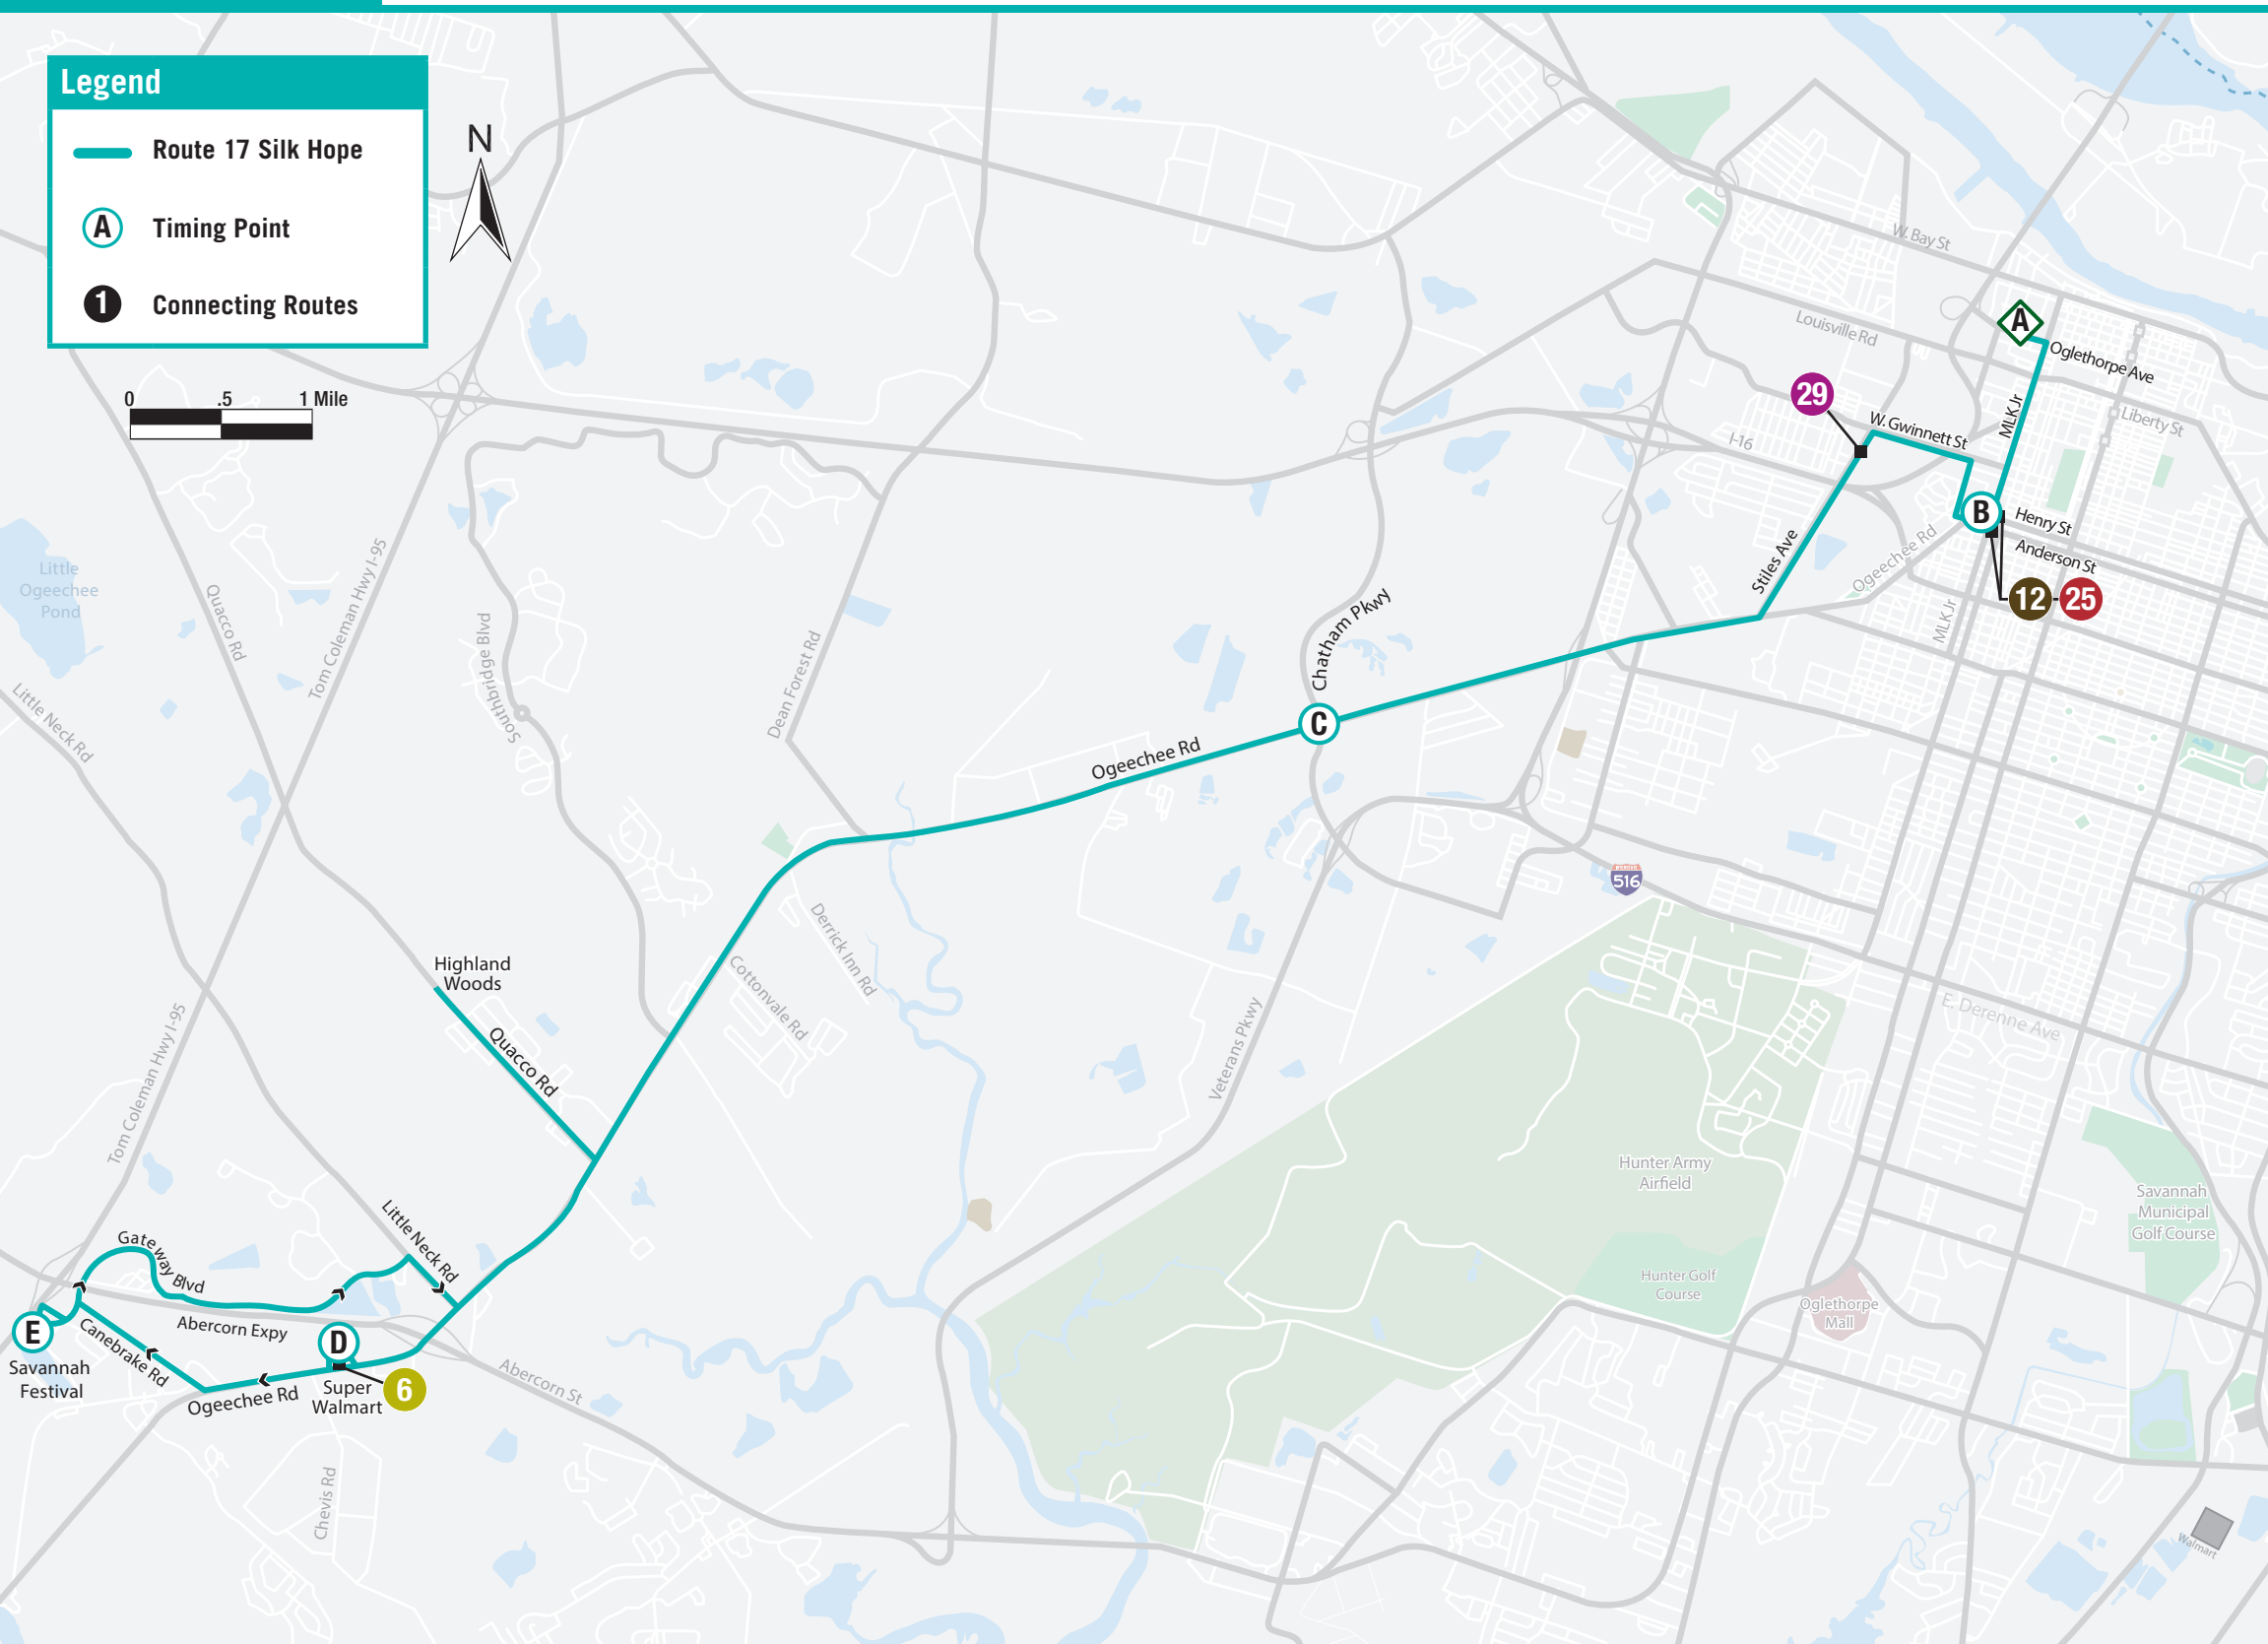

CAT | Always on the move!

912-233-5767
catchacat.org

Effective: November 5, 2018

CHATHAM AREA TRANSIT

Route 17 Silk Hope

Downtown to Savannah Festival – Monday-Friday

Joe Murray Rivers, Jr. Intermodal Transit Center	MLK & Henry	Ogeechee & Chatham Parkway	Super Walmart on Highway 17	Savannah Festival
A	B	C	D	E
5:30am	5:40	5:54	6:15	—
6:30	6:40	6:54	7:15	7:22
7:30	7:40	7:54	8:15	8:22
8:30	*	8:52	9:13	9:20
9:30	9:40	9:54	10:15	10:22
10:30	10:40	10:54	11:15	11:22
11:25	11:35	11:49	12:10pm	12:17
12:25	12:38	12:55	1:18	1:25
1:40	1:53	2:10	2:33	2:40
2:40	2:53	3:10	3:33	3:40
3:47	4:00	4:17	4:40	4:47
4:50	5:03	5:20	5:43	5:50
5:55	6:08	6:25	6:48	6:55
6:52	7:05	7:22	7:45	7:52
8:45	8:54	9:06	9:23	9:29

*Bus turns from MLK onto Gwinnett on this trip when school is in session.

Savannah Festival to Downtown – Monday-Friday

Savannah Festival	Super Walmart on Highway 17	Ogeechee & Chatham Parkway	MLK & Henry	Joe Murray Rivers, Jr. Intermodal Transit Center
E	D	C	B	A
—	6:35	7:00	7:12	7:18
7:30	—	8:01	8:13	8:19
8:30	—	9:01	9:13	9:19
9:30	9:40	10:05	10:17	10:23
10:30	10:40	11:05	11:17	11:23
11:30	11:40	12:05pm	12:17	12:23
12:30	12:41	1:09	1:26	1:35
1:30	1:41	2:09	2:26	2:35
2:40	2:51	3:19	3:36	3:45
3:40	3:51	4:19	4:36	4:45
4:50	—	5:24	5:41	5:50
5:50	—	6:24	6:41	6:50
6:55	—	7:29	7:46	7:55
7:55	8:04	8:25	8:37	8:43
9:29	9:38	9:59*	10:17	10:23

Downtown to Savannah Festival – Holiday

Joe Murray Rivers, Jr. Intermodal Transit Center	MLK & Henry	Ogeechee & Chatham Parkway	Super Walmart on Highway 17	Savannah Festival
A	B	C	D	E
6:00am	6:10	6:24	6:45	—
7:00	7:10	7:24	7:45	7:52
7:30	7:40	7:54	8:15	8:22
8:50	9:00	9:14	9:35	9:42
9:20	9:30	9:44	10:05	10:12
10:40	10:50	11:04	11:25	11:32
11:10	11:20	11:34	11:55	12:02pm
12:30	12:43	1:00	1:23	1:30
1:15	1:28	1:45	2:08	2:15
2:40	2:53	3:10	3:33	3:40
3:25	3:38	3:55	4:18	4:25
4:50	5:03	5:20	5:43	5:50
5:35	5:48	6:05	6:28	6:35
7:00	7:13	7:30	7:53	8:00
7:45	7:54	8:06	8:23	8:29
9:20	9:29	9:41	9:58	10:04