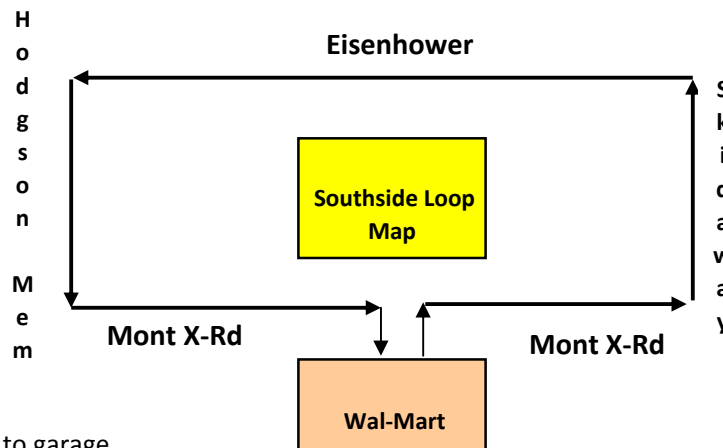

Southside Loop

WEEKDAYS & SATURDAY

OUTBOUND TO OGLETHORPE MALL AREA

1:45	1:53	2:00	2:03	2:08	2:15
2:15	2:23	2:30	2:33	2:38	2:45
2:50	2:58	3:05	3:08	3:13	3:20
3:20	3:28	3:35	3:38	3:43	3:50
3:50	3:58	4:05	4:08	4:13	g 4:20

g- Bus travels to garage.

Leaving Wal-mart, bus travels right on Montgomery X-Rd to Skidaway, left to Eisenhower, left on Hodgson Memorial Drive to Mall Way. Continues to Montgomery X-Rd, turns left and travels back to Wal-Mart in Sandfly.