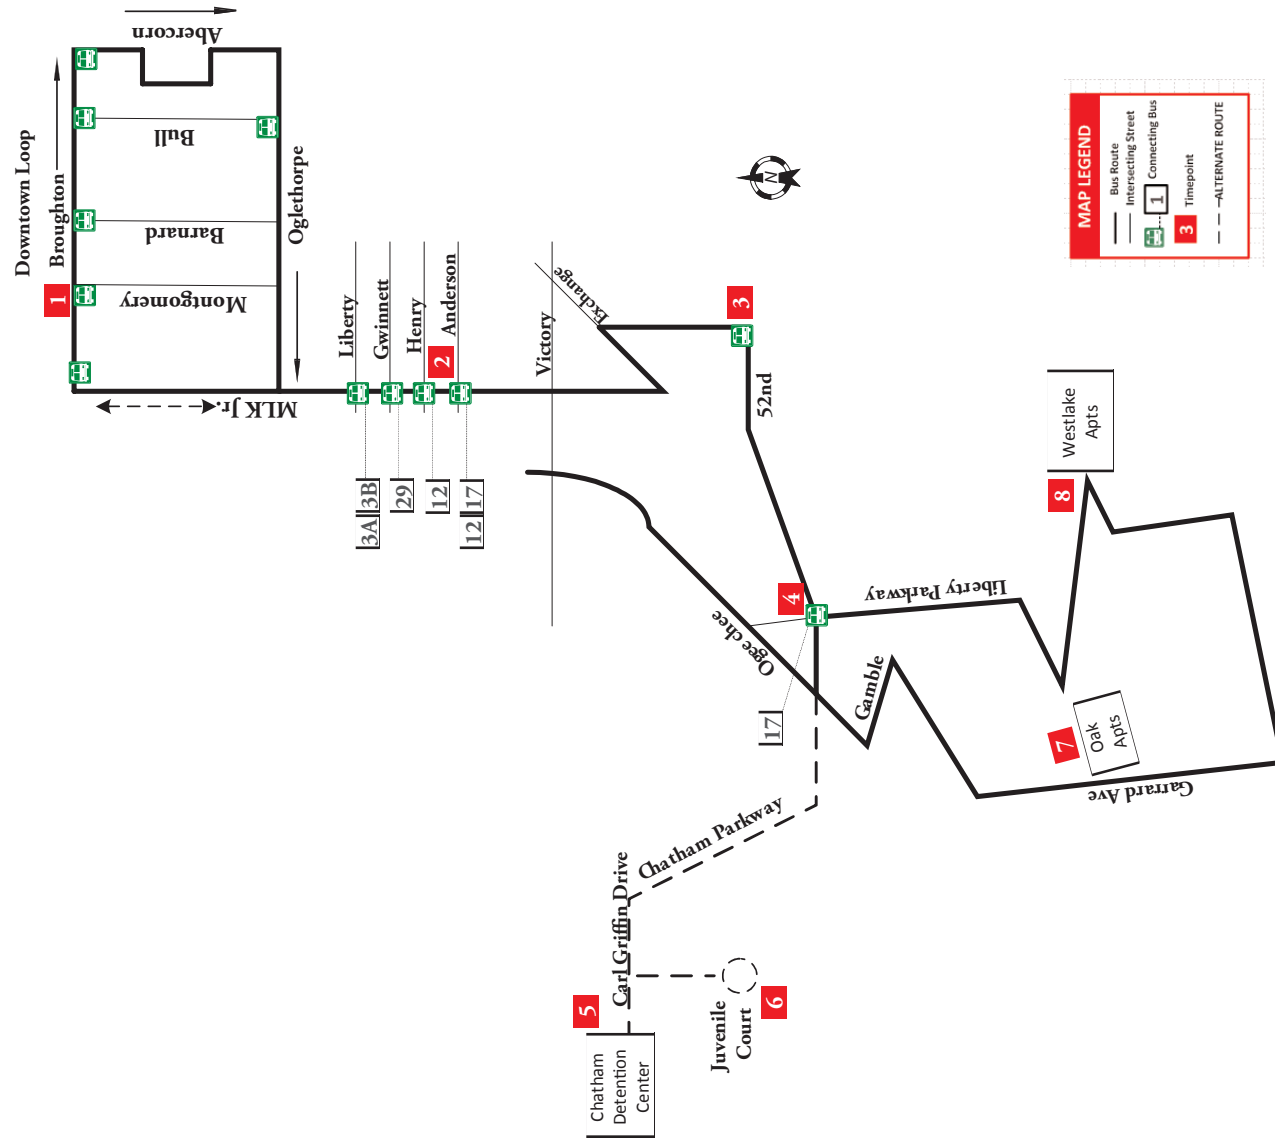

ROUTE 25

ROUTE 25 MLK Jr Blvd/ West Lake Apts. *SCHEDULE*

Service Between:

- Downtown Historic District
- Montgomery & 52nd
- Chatham Detention Center
- West Lake Apts.

CUSTOMER INFORMATION

(912) 233-5767

catchacat.org