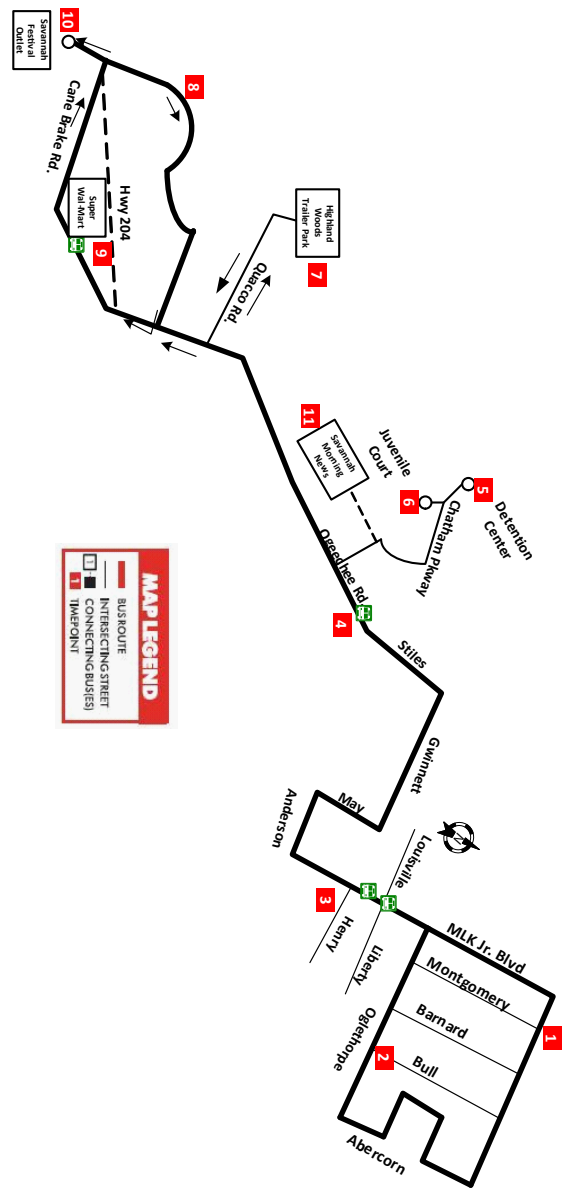

17 Silk Hope

WEEKDAYS

OUTBOUND										INBOUND									
Silk Hope/Savannah Festival Outlet Center										Downtown									
1	2	3	4	7	8	9	10	10	8	10	8	8	9	7	7	11	4	3	1
Broughton & Montgomery	Oglethorpe & Bull	MLK Blvd & Henry	Ogeechee & Liberty Pkwy	Highland Woods Trailer Park	Al Henderson Blvd.	Hwy 17 Super Wal-Mart	Savannah Festival Outlet	Savannah Festival Outlet	Al Henderson Blvd.	Hwy 17 Super Wal-Mart	Highland Woods Trailer Park	Savannah Morning News	Ogeechee & Liberty Pkwy	MLK Blvd & Henry	Broughton & Montgomery				
6:10	6:20	6:25	6:35	6:50	6:08	7:02	7:10	7:15	7:20	6:16	6:28	6:28	7:50	6:43	6:51				
7:10	7:20	7:25	7:35	7:50	7:02	8:02	8:10	8:15	8:20	7:30	7:40	7:40	7:50	7:54	8:00				
8:10	8:20	8:25	8:35	8:50	7:02	9:02	9:10	9:15	9:20	8:30	8:40	8:40	9:50	8:54	9:05				
9:10	9:20	9:25	9:35	9:50	10:02	10:02	10:10	10:15	10:20	9:30	9:40	9:40	10:50	9:54	10:05				
10:10	10:20	10:25	10:35	10:50	11:02	11:02	11:10	11:15	11:20	10:30	10:40	10:40	11:50	10:54	11:05				
11:10	11:20	11:25	11:35	11:50	12:02	12:02	12:10	12:15	12:20	11:30	11:40	11:40	12:50	11:54	12:05				
12:10	12:20	12:25	12:35	12:50	1:02	1:02	1:10	1:15	1:20	12:30	12:40	12:40	1:40	1:54	1:05				
1:10	1:20	1:25	1:35	1:50	2:02	2:02	2:10	2:15	2:20	1:30	1:40	1:40	2:50	2:54	2:05				
2:10	2:20	2:25	2:35	2:50	3:02	3:02	3:10	3:15	3:20	2:30	2:40	2:40	3:50	3:54	3:05				
3:10	3:20	3:25	3:35	3:50	4:02	4:02	4:10	4:15	4:20	3:30	3:40	3:40	4:50	4:54	4:05				
4:10	4:20	4:25	4:35	4:50	5:02	5:02	5:10	5:15	5:20	4:30	4:40	4:40	5:50	5:54	5:05				
5:10	5:20	5:25	5:35	5:50	6:02	6:02	6:10	6:15	6:20	5:30	5:40	5:40	6:50	6:54	6:05				
6:10	6:20	6:25	6:35	6:50	7:02	7:02	7:10	7:15	7:20	6:30	6:40	6:40	7:40	7:54	7:05				
7:10	7:20	7:25	7:35	7:50	8:02	8:02	8:10	8:15	8:20	7:30	7:40	7:40	8:40	8:54	8:05				
8:10	8:20	8:25	8:35	8:50	9:02	9:02	9:10	9:15	9:20	8:30	8:40	8:40	9:40	9:54	9:05				
	a 5:37	5:42	5:55	6:50	6:08	7:02	7:10	7:15	7:20	6:16	6:28	6:28	7:50	6:43	6:51				

SPECIAL INFORMATION

Note: #17 will not serve Chatham County Detention Center on weekdays. It will serve Chatham County Detention Center and Juvenile Court on weekends only.
#25 West Lake will serve Chatham County Detention Center and Juvenile Court on weekdays.
a- Bus travels to Wal-Mart via regular route; Anderson, May, Gwinnett, Stiles, to Ogeechee, to Hwy 204; turns right to Al Henderson Blvd, turns right at light to Wal-Mart.
b- Bus travels to garage.

PASSENGERS WITH DISABILITIES

All CAT buses are wheelchair accessible. Only service animals are permitted on CAT vehicles. Federal Law 49 CRF 37.167 requires the first two rows of seats must be vacated for seniors & disabled persons. CAT operates a specialized transportation service for eligible persons with disabilities who are unable to use regular fixed route bus service. Call 912-354-6900 for more information on the Teleride Paratransit Program.

CUSTOMER SERVICE

For information about CAT or to file a complaint, please call our Customer Service line at 912-233-5767. Customer Service hours are 7:30 AM - 5:00 PM, Monday through Friday and 8:00 AM - 12 noon on Saturday.