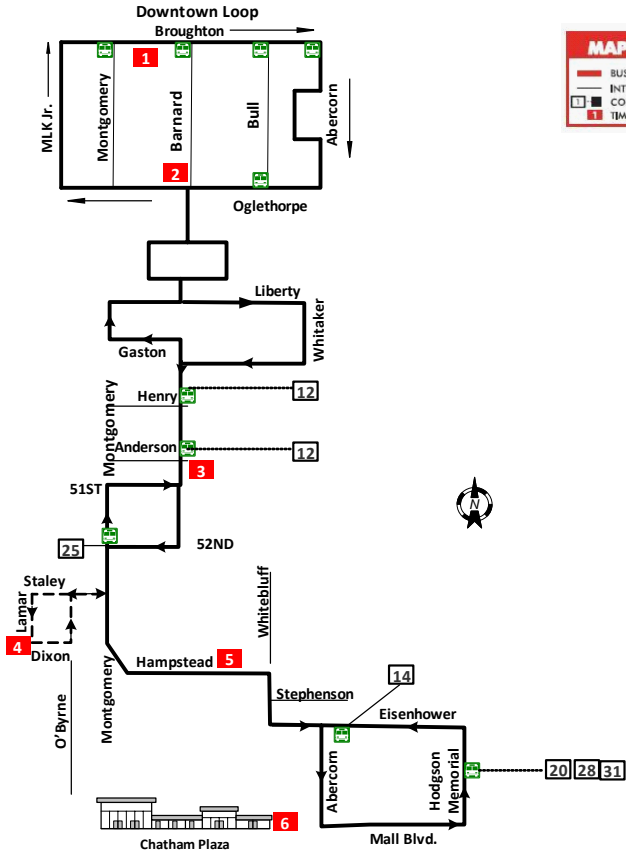

SATURDAY (cont'd)

OUTBOUND		INBOUND										
Broughton & Montgomery		Chatham Plaza					Downtown					
1	2	3	4	5	6	Chatham Plaza	Chatham Plaza	Hampstead & White Bluff	Lamar & Dixon	Barnard & Anderson	Barnard & Oglethorpe	Broughton & Montgomery
10:15	10:22	10:32	10:42	10:50	10:58	11:00	11:10	11:16	11:28	11:38	11:42	11:42
10:45	10:52	11:02	11:10	11:20	11:28	11:30	11:40	11:46	11:58	12:08	12:12	12:12
11:15	11:22	11:32	11:40	11:50	11:58	12:00	12:10	12:16	12:28	12:38	12:42	12:42
12:15	12:22	12:32	12:40	12:50	12:58	1:00	1:10	1:12	1:28	1:38	1:42	1:42
12:45	12:52	1:02	1:10	1:20	1:28	1:30	1:40	1:46	1:58	2:08	2:12	2:12
1:15	1:22	1:32	1:42	1:50	1:58	2:00	2:07	2:16	2:28	2:38	2:42	2:42
1:45	1:52	2:02	2:10	2:20	2:28	2:30	2:40	2:46	2:58	3:08	3:12	3:12
2:15	2:22	2:32	2:42	2:50	2:58	3:00	3:10	3:16	3:28	3:38	3:42	3:42
2:45	2:52	3:02	3:10	3:20	3:28	3:30	3:40	3:46	3:58	4:08	4:12	4:12
3:15	3:22	3:32	3:42	3:50	3:58	4:00	4:10	4:16	4:28	4:38	4:42	4:42
3:45	3:52	4:02	4:10	4:20	4:28	4:30	4:40	4:46	5:00	5:12	5:15	5:15
4:15	4:22	4:32	4:40	4:50	4:58	5:00	5:07	5:16	5:28	5:38	5:42	5:42
4:45	4:52	5:02	5:10	5:20	5:28	5:27	5:37	5:43	5:57	6:07	6:12	6:12
5:15	5:22	5:32	5:40	5:50	5:58	6:00	6:10	6:16	6:30	6:40	6:46	6:50
6:15	6:22	6:32	6:42	6:50	6:58	7:00	7:10	7:16	7:25	7:33	7:37	7:37
6:50	6:57	7:05	7:15	7:22	7:28	7:30	7:40	7:46	7:55	8:03	8:07	8:07
7:40	7:47	7:55	8:05	8:10	8:18	8:20	8:27	8:35	8:45	8:55	8:58	8:58
9:05	9:12	9:20	9:30	9:37	9:42	9:45	9:51	9:56	10:05	10:12	10:15	10:15

SUNDAY

8:30	8:35	8:45	8:55	9:02	9:10	9:10	9:20	9:26	9:36	9:46	9:50	9:50
9:50	9:55	10:05	10:15	10:20	10:28	10:30	10:40	10:46	10:58	11:08	11:12	11:12
10:30	10:35	10:47	10:57	11:05	11:13	11:15	11:25	11:31	11:43	11:53	11:57	11:57
11:15	11:20	11:32	11:42	11:50	11:58	12:00	12:10	12:16	12:28	12:38	12:42	12:42
12:00	12:05	12:17	12:27	12:35	12:43	12:45	12:55	1:01	1:13	1:23	1:27	1:27
12:45	12:50	1:02	1:12	1:20	1:30	1:38	1:46	1:51	2:04	2:14	2:17	2:17
1:30	1:35	1:47	1:57	2:05	2:13	2:15	2:25	2:31	2:43	2:53	2:57	2:57
2:20	2:25	2:35	2:45	2:52	3:00	3:00	3:10	3:16	3:28	3:38	3:42	3:42
3:00	3:05	3:17	3:27	3:35	3:43	3:45	3:55	4:01	4:13	4:23	4:27	4:27
3:45	3:50	4:02	4:12	4:20	4:28	4:30	4:40	4:46	4:58	5:08	5:12	5:12
4:30	4:35	4:47	4:57	5:05	5:13	5:20	5:30	5:36	5:48	5:58	6:00	6:00
5:20	5:25	5:32	5:42	5:52	6:03	6:13	6:22	6:28	6:40	6:48	6:50	6:50

SPECIAL INFORMATION
g- Bus travels to garage

ROUTE 4

ROUTE 4 Barnard SCHEDULE

1. **Service Between:**
2. Downtown Historic District
   - Lamar & Dixon St.
   - Hampstead & White Bluff
   - Chatham Plaza

CUSTOMER INFORMATION
(912) 233-5767
www.catchacat.org

Effective: March 2010

Leading the Way to Greater Mobility